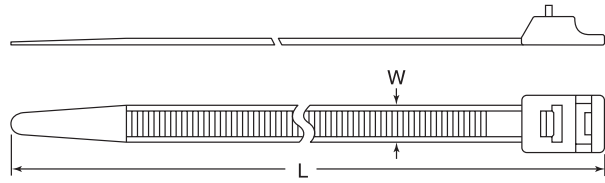

CTRL

Lashing Tie

- An integral retaining loop that eliminates the need to cut the end of the tie
- Simply insert the tie end through the retaining loop to hold the tie end flush

Standard Pack: 100 per bag					
Part No		Min Loop Tensile Strength Lbs	Length	Width	Max Bundle Ø
Material: UL94 V-2 Nylon 6/6	Material: UL 94 V-2 UV Stabilized Nylon 6/6				
Color: Natural	Color: Black				
CTRL001A	CTRL001B	250	9-7/16 (240)	.50 (12.8)	2.36 (60)
CTRL002A	CTRL002B		11-13/16 (300)		3.13 (80)
CTRL003A	CTRL003B		16-11/32 (415)		4.57 (116)
CTRL004A	CTRL004B		19-10/32 (490)		5.51 (140)
CTRL005A	CTRL005B		23-7/32 (590)		6.73 (171)