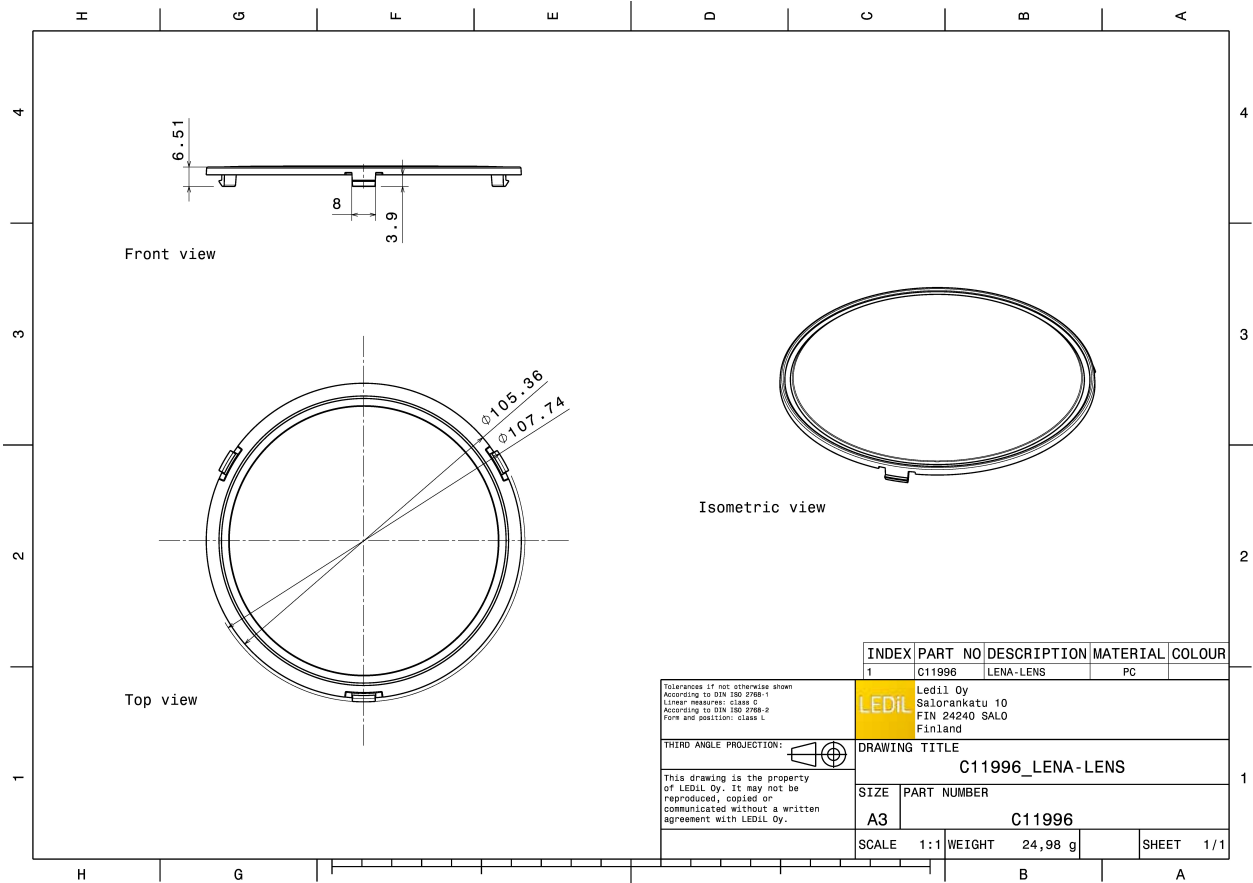

LENA-LENS

Diffusing sublens for LENA reflectors

TECHNICAL SPECIFICATIONS:

Dimensions	Ø 107.74 mm
Height	6.5 mm
Fastening	clips
Colour	
Box size	380 x 240 x 120 mm
Box weight	2.2 kg
Quantity in Box	60 pcs
ROHS compliant	yes ⓘ

MATERIAL SPECIFICATIONS:

Component	Type	Material	Colour
LENA-LENS	Sublens	PC	

GENERAL INFORMATION:

NOTE: The typical beam angle will be changed by different color, chip size and chip position tolerance. The typical total beam angle is the full angle measured where the luminous intensity is half of the peak value.