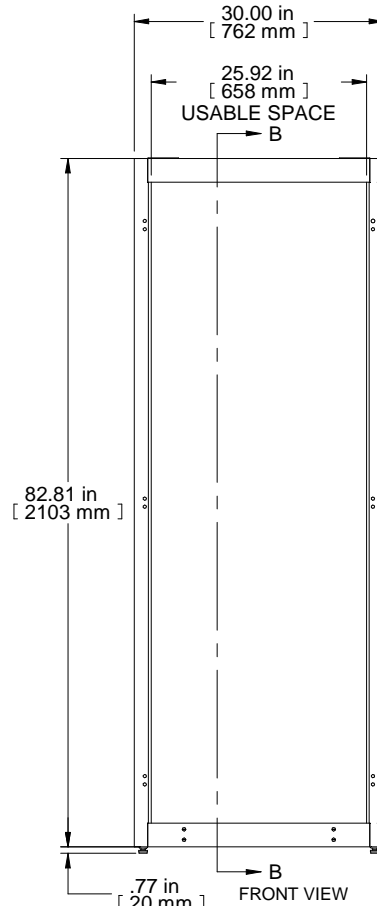

SECTION C-C

TOP VIEW
TOP OPENING

4X
∅ 3.50 in
[89 mm]
CABLE ENTRY

ISOMETRIC

SECTION B-B

FRONT VIEW

R.H. VIEW

DETAIL A
4:1

4X
LEVELING FEET
5/16-18 UNC

BOTTOM VIEW
BOTTOM OPENING

DETAIL A

PART NUMBERS	
C4F307742BK1	PAINTED BLACK TEXTURE
NOTES	
Welded Assembly. Cable entry plugs included. See Hammond Website for Frame Accessories.	
Français	
Pour tous les détails sur nos produits, svp veuillez consulter notre site www.hammondmfg.com	
Data subject to change without notice. Isometric drawing not to scale. Les données sont sujettes à changement sans préavis.	
	HAMMOND MANUFACTURING www.hammondmfg.com
PART NO. C4F307742	