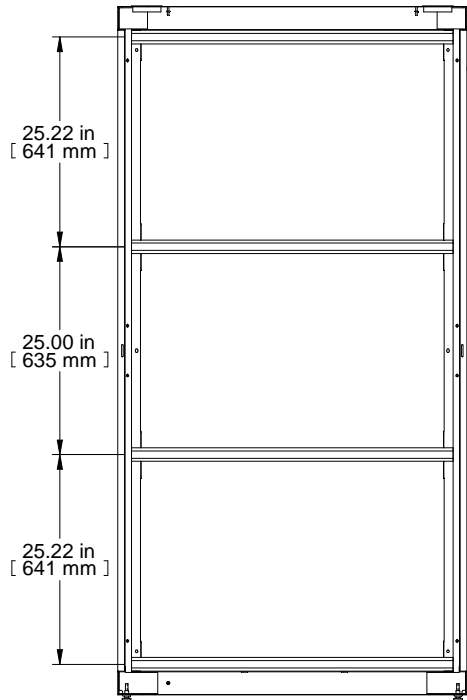

SECTION C-C

TOP VIEW
TOP OPENING

4X
∅ 3.50 in
[89 mm]
CABLE ENTRY

ISOMETRIC

SECTION B-B

FRONT VIEW

R.H. VIEW

DETAIL A
4:1

4X
LEVELING FEET
5/16-18 UNC

BOTTOM VIEW
BOTTOM OPENING

DETAIL A

PART NUMBERS	
C4F307742BK1	PAINTED BLACK TEXTURE
NOTES	
Welded Assembly. Cable entry plugs included. See Hammond Website for Frame Accessories.	
Français	
Pour tous les détails sur nos produits, svp veuillez consulter notre site www.hammondmfg.com	
Data subject to change without notice. Isometric drawing not to scale. Les données sont sujettes à changement sans préavis.	
	HAMMOND MANUFACTURING www.hammondmfg.com
PART NO. C4F307742	