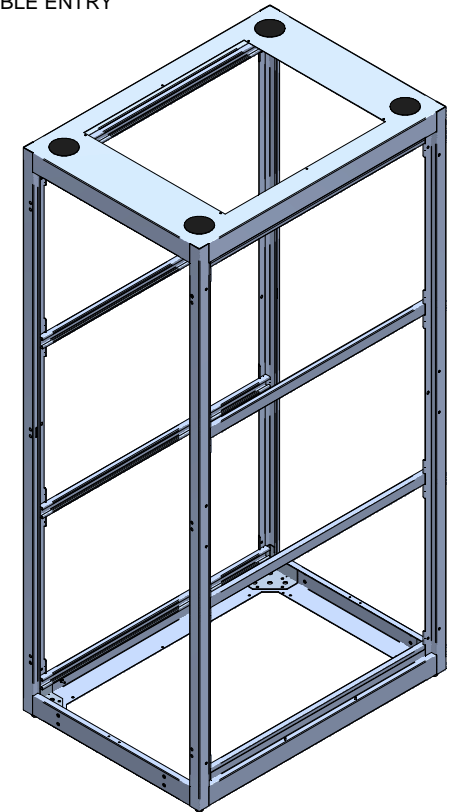

SECTION C-C

TOP VIEW
TOP OPENING

4X
∅ 3.50 in
[89 mm]
CABLE ENTRY

ISOMETRIC

SECTION B-B

FRONT VIEW

R.H. VIEW

DETAIL A
4:1

4X
LEVELING FEET
5/16-18 UNC

BOTTOM VIEW
BOTTOM OPENING

DETAIL A

PART NUMBERS	
C4F307742BK1	PAINTED BLACK TEXTURE
NOTES	
Welded Assembly. Cable entry plugs included. See Hammond Website for Frame Accessories.	
Français	
Pour tous les détails sur nos produits, svp veuillez consulter notre site www.hammondmfg.com	
Data subject to change without notice. Isometric drawing not to scale. Les données sont sujettes à changement sans préavis.	
	HAMMOND MANUFACTURING www.hammondmfg.com
PART NO. C4F307742	