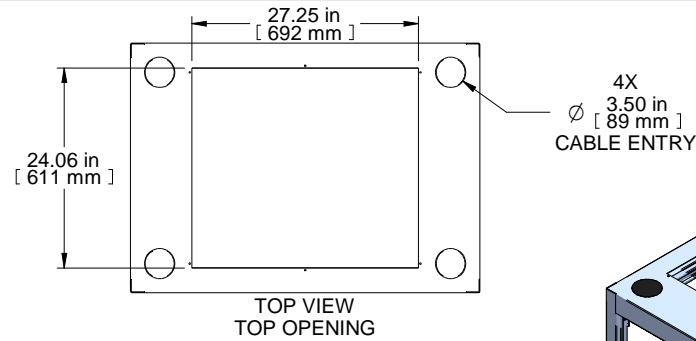

SECTION C-C

TOP VIEW
TOP OPENING

4X
∅ 3.50 in
[89 mm]
CABLE ENTRY

ISOMETRIC

SECTION B-B

FRONT VIEW

R.H. VIEW

DETAIL A
4:1

4X
LEVELING FEET
5/16-18 UNC

BOTTOM VIEW
BOTTOM OPENING

DETAIL A

PART NUMBERS	
C4F307742BK1	PAINTED BLACK TEXTURE
NOTES	
Welded Assembly. Cable entry plugs included. See Hammond Website for Frame Accessories.	
Français	
Pour tous les détails sur nos produits, svp veuillez consulter notre site www.hammondmfg.com	
Data subject to change without notice. Isometric drawing not to scale. Les données sont sujettes à changement sans préavis.	
	HAMMOND MANUFACTURING www.hammondmfg.com
PART NO. C4F307742	