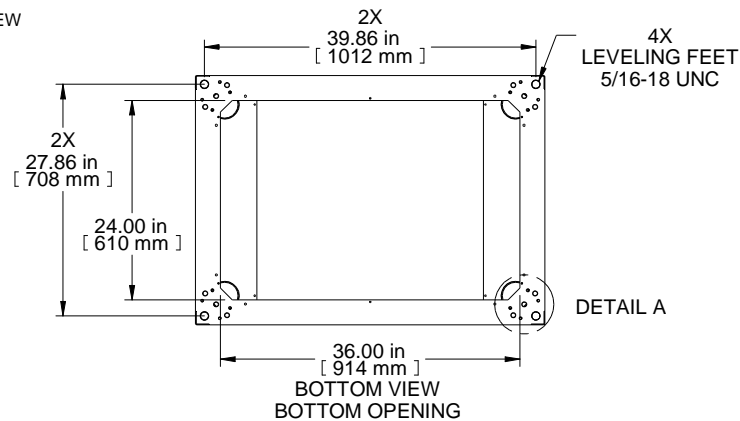

SECTION C-C

TOP VIEW
TOP OPENING

4X
∅ 3.50 in
[89 mm]
CABLE ENTRY

ISOMETRIC

SECTION B-B

FRONT VIEW

R.H. VIEW

DETAIL A
4:1

4X
LEVELING FEET
5/16-18 UNC

BOTTOM VIEW
BOTTOM OPENING

DETAIL A

PART NUMBERS	
C4F307742BK1	PAINTED BLACK TEXTURE
NOTES	
Welded Assembly. Cable entry plugs included. See Hammond Website for Frame Accessories.	
Français	
Pour tous les détails sur nos produits, svp veuillez consulter notre site www.hammondmfg.com	
Data subject to change without notice. Isometric drawing not to scale. Les données sont sujettes à changement sans préavis.	
	HAMMOND MANUFACTURING www.hammondmfg.com
PART NO. C4F307742	