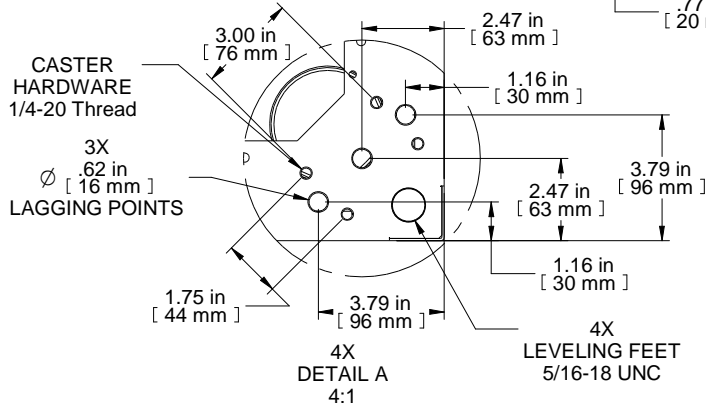

SECTION C-C

TOP VIEW
TOP OPENING

4X
∅ 3.50 in
[89 mm]
CABLE ENTRY

ISOMETRIC

SECTION B-B

FRONT VIEW

R.H. VIEW

DETAIL A
4:1

4X
LEVELING FEET
5/16-18 UNC

BOTTOM VIEW
BOTTOM OPENING

DETAIL A

PART NUMBERS	
C4F307742BK1	PAINTED BLACK TEXTURE
NOTES	
Welded Assembly. Cable entry plugs included. See Hammond Website for Frame Accessories.	
Français	
Pour tous les détails sur nos produits, svp veuillez consulter notre site www.hammondmfg.com	
Data subject to change without notice. Isometric drawing not to scale. Les données sont sujettes à changement sans préavis.	
	HAMMOND MANUFACTURING www.hammondmfg.com
PART NO. C4F307742	