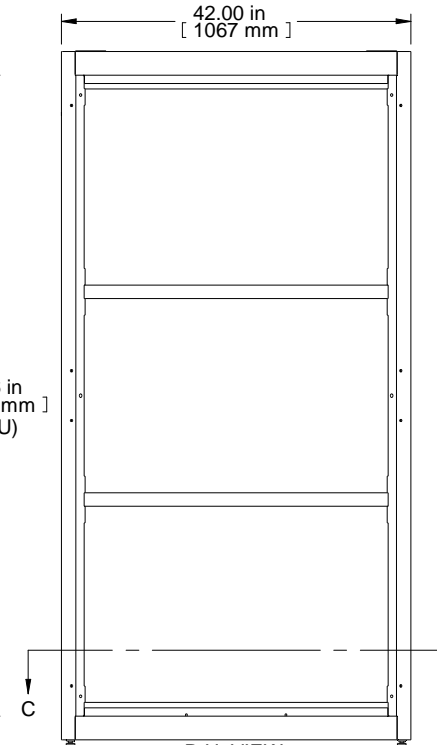

SECTION C-C

TOP VIEW
TOP OPENING

4X
∅ 3.50 in
[89 mm]
CABLE ENTRY

ISOMETRIC

SECTION B-B

FRONT VIEW

R.H. VIEW

DETAIL A
4:1

4X
LEVELING FEET
5/16-18 UNC

BOTTOM VIEW
BOTTOM OPENING

DETAIL A

PART NUMBERS	
C4F307742BK1	PAINTED BLACK TEXTURE
NOTES	
Welded Assembly. Cable entry plugs included. See Hammond Website for Frame Accessories.	
Français	
Pour tous les détails sur nos produits, svp veuillez consulter notre site www.hammondmfg.com	
Data subject to change without notice. Isometric drawing not to scale. Les données sont sujettes à changement sans préavis.	
	HAMMOND MANUFACTURING www.hammondmfg.com
PART NO. C4F307742	