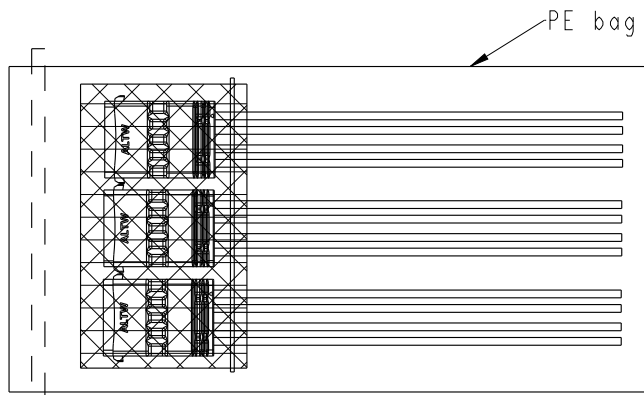

100 Pcs Cable into a PE Bag