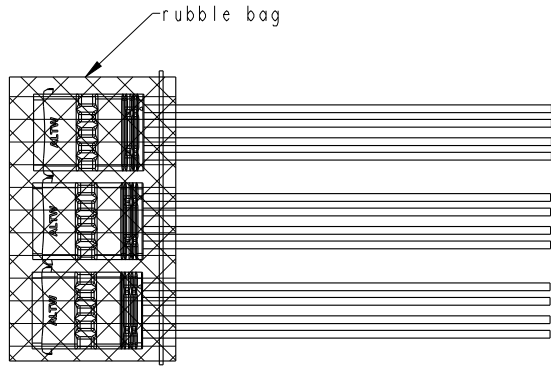

PACKAGE

10pcs connector put on rubble bag, and with a cable ties.