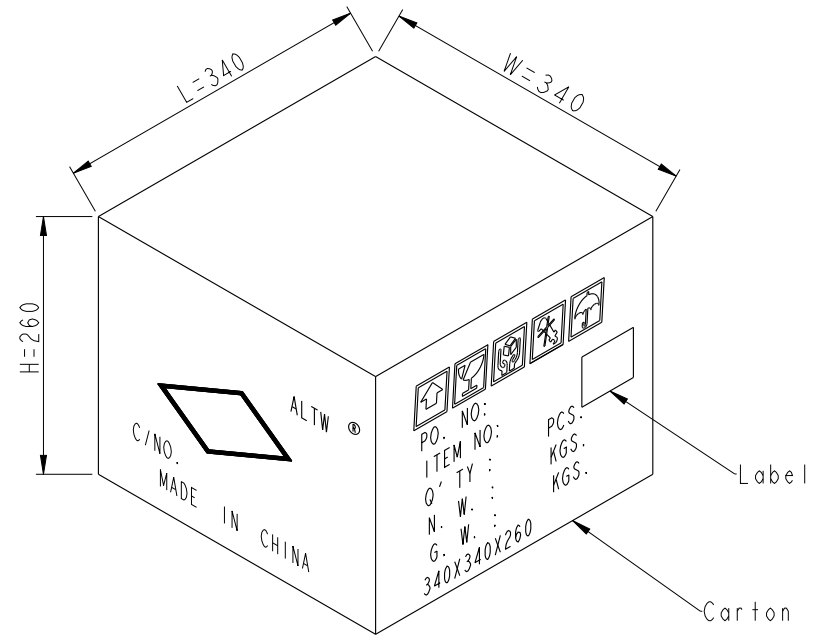

- Notes:
- \*  $\varnothing$  Important Dimension To Check.
  - \* Waterproof Rate: IP68(mating)  
IM Depth Of Water In 24 Hours.
  - \* Housing: Thermoplastic, UL94V-0, Natural White.
  - \* Terminal: Copper Alloy, Gold Plated on contact area.
  - \* Seals: Silicone, Gray.
  - \* Wire: UL1430 20AWG.
  - \* Current Rating : 5A maximum.
  - \* Voltage Rating: 250V DC/AC maximum.
  - \* Operating Temperature: -40~+105°C.

**PACKAGE**

10pcs connector put on rubble bag, and with a cable ties.

100 Pcs Cable into a PE Bag

Label print content

500pcs per Carton

UNIT:mm

TOLERANCE

±0.5mm

TITLE

SSL1.2 4P WIRE ASS'Y PLUG TO OPEN

SCALE 1:1

SIZE A4

SHEET 2 OF 2

REV. B

WC-REV. A.5

☉: Inspection item