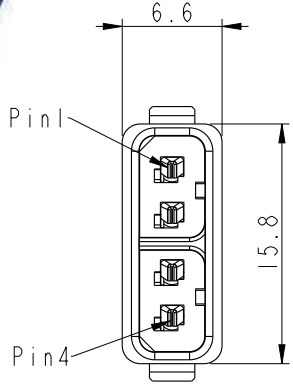

REV.	ECN NO.	DATE	SIGN	DESCRIPTION
A	Initial Release	2015-03-16	Fisher	Initial Release
B	LEN1560330	2015-06-15	Fisher	Change the package

SSL12-J4LJ0-020AXX

- 01: L=100±20mm
- 02: L=200±20mm
- 04: L=400±25mm
- Wire Length Range(L): 100~9900mm
- 20: 20AWG

- Notes:
- \*  $\varnothing$  Important Dimension To Check.
  - \* Waterproof Rate: IP68(mating)  
IM Depth Of Water In 24 Hours.
  - \* Housing: Thermoplastic, UL94V-0, Natural White.
  - \* Terminal: Copper Alloy, Gold Plated on contact area.
  - \* Seals: Silicone, Gray.
  - \* Wire: UL1430 20AWG.
  - \* Current Rating : 5A maximum.
  - \* Voltage Rating: 250V DC/AC maximum.
  - \* Operating Temperature: -40~+105°C.

4	Yellow	黃
3	Orange	橙
2	Red	紅
1	Brown	棕
Conn.	Wire	
Pin-out		

UNIT:mm	TOLERANCE	TITLE
$\pm 0.5mm$	$\varnothing$	SSL1.2 4P WIRE ASS'Y JACK TO OPEN
SCALE 1:1	SIZE A4	SHEET 1 OF 2
REV. B	WC-REV. A.5	$\varnothing$ : Inspection item

TITLE

SSL1.2 4P WIRE ASS'Y PLUG TO OPEN

SCALE 1:1

SIZE A4

SHEET 2 OF 2

REV. B

WC-REV. A.5

☉: Inspection item