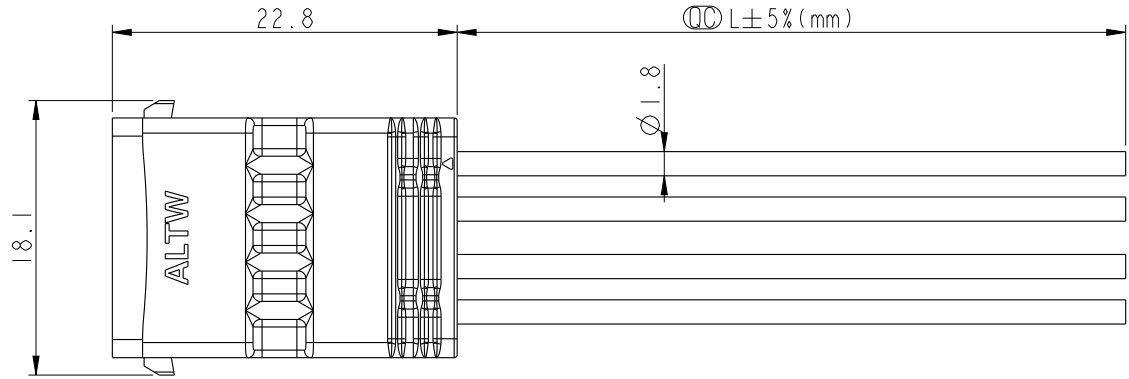

REV.	ECN NO.	DATE	SIGN	DESCRIPTION
A	Initial Release	2015-03-16	Fisher	Initial Release
B	LEN1560330	2015-06-15	Fisher	Change the package

SSL12-J4LJ0-020AXX

- 01: L=100±20mm
- 02: L=200±20mm
- 04: L=400±25mm
- Wire Length Range(L): 100~9900mm
- 20: 20AWG

- Notes:
- \*  $\varnothing$  Important Dimension To Check.
  - \* Waterproof Rate: IP68(mating)  
IM Depth Of Water In 24 Hours.
  - \* Housing: Thermoplastic, UL94V-0, Natural White.
  - \* Terminal: Copper Alloy, Gold Plated on contact area.
  - \* Seals: Silicone, Gray.
  - \* Wire: UL1430 20AWG.
  - \* Current Rating : 5A maximum.
  - \* Voltage Rating: 250V DC/AC maximum.
  - \* Operating Temperature: -40~+105°C.

4	Yellow	黃
3	Orange	橙
2	Red	紅
1	Brown	棕
Conn.	Wire	
Pin-out		

UNIT:mm	TOLERANCE	TITLE
$\pm 0.5mm$	$\varnothing$	SSL1.2 4P WIRE ASS'Y JACK TO OPEN
SCALE 1:1	SIZE A4	SHEET 1 OF 2
REV. B	WC-REV. A.5	$\varnothing$ : Inspection item