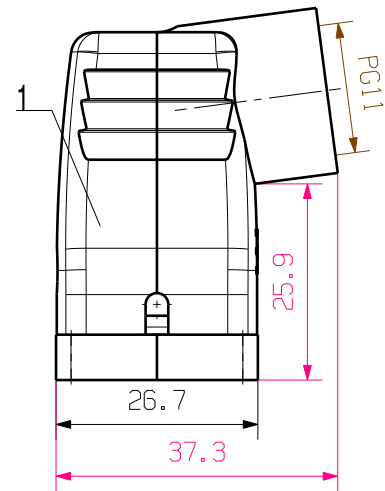

MASSE OHNE TOLERANZ SIND KEINE PRUEFMASSE
 DIMS. WITHOUT TOLERANCE ARE NOT CONTROL DIMS.

1	PLUG HOOD HOUSING	ALUMINIUM WITH POWDER COATING
ROHSTOFF-NR. R.PART NO.	TYP PART NAME	WERKSTOFF MATERIAL

CAT.NO.: 1652480000

MAX. NRN./NOS. ?		MODIFICATION		Weidmüller		DRAWING NO.	ISSUE NO.	
SCALE: 1/1		DATE	NAME	HDC 04A TWLU 1PG11G STECKERGEHAEUSE PLUG HOOD HOUSING				
SUPERSEDES:		DRAWN	22.11.2005					LIU_F
SUPERSEDED BY:		CHECKED	30.11.2005					ZHANG_T
		APPROVED			PRODUCT FILE:			