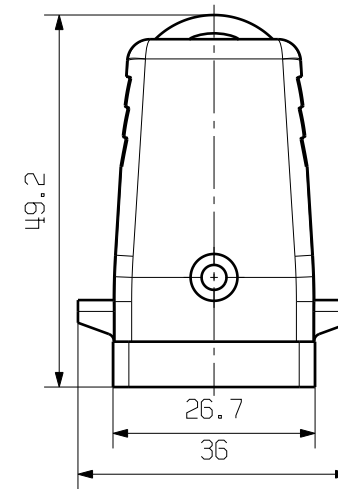

MASSE OHNE TOLERANZ SIND KEINE PRUEFMASSE
 DIMS. WITHOUT TOLERANCE ARE NOT CONTROL DIMS.

1	PLUG HOOD HOUSING	ALUMINIUM WITH POWDER COATING
ROHSTOFF-NR. R.PART NO.	TYP PART NAME	WERKSTOFF MATERIAL

CAT.NO.: 1652480000

MAX. NRN./NOS. ?		MODIFICATION		Weidmüller		DRAWING NO.	ISSUE NO.	
SCALE: 1/1		DATE	NAME	HDC 04A TWLU 1PG11G STECKERGEHAEUSE PLUG HOOD HOUSING				
SUPERSEDES:		DRAWN	22.11.2005					LIU_F
SUPERSEDED BY:		CHECKED	30.11.2005					ZHANG_T
		APPROVED			PRODUCT FILE:			