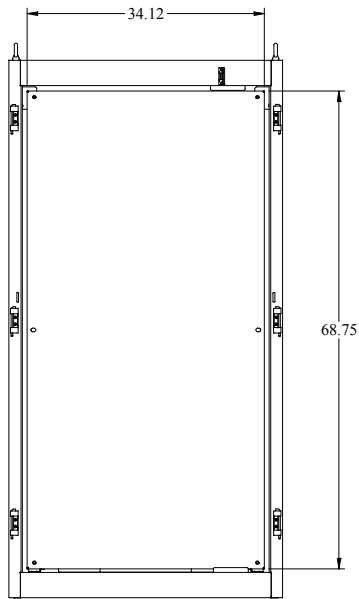

**PART No. IFMD18106**  
 for more information visit  
[www.hammondmfg.com](http://www.hammondmfg.com)  
Data subject to change without notice  
 Isometric drawing Not to Scale

TOP VIEW

FRONT VIEW

FRONT DOOR REMOVED

LEFT SIDE VIEW

REAR VIEW

BOTTOM VIEW