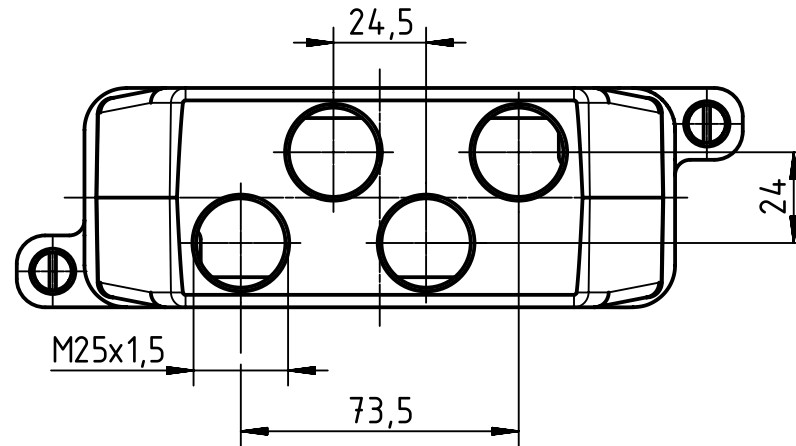

1 2 3 4 5 6

A

B

C

D

X (2:1)

	All Dimensions in mm Original Size DIN A4		Scale 1:2		Free size tol.		Ref. Sub. TB 19 40 024 0474 v. 10.01.11		
		All rights reserved Department EL PD - DE		Created by FINKEV	Inspected by GERB	Standardisation TIEMANNA	Date 2015-11-13	State Final Release	
HARTING Electric GmbH & Co. KG D-32339 Espelkamp				Title Han 24HPR Hood Top Entry 4xM25 ScrewLock			Doc-Key / ECM-Nr. 100188593/UGD/005/B 500000094164		
				Type TB	Number 19 40 024 0474			Rev. B	Page 1/1