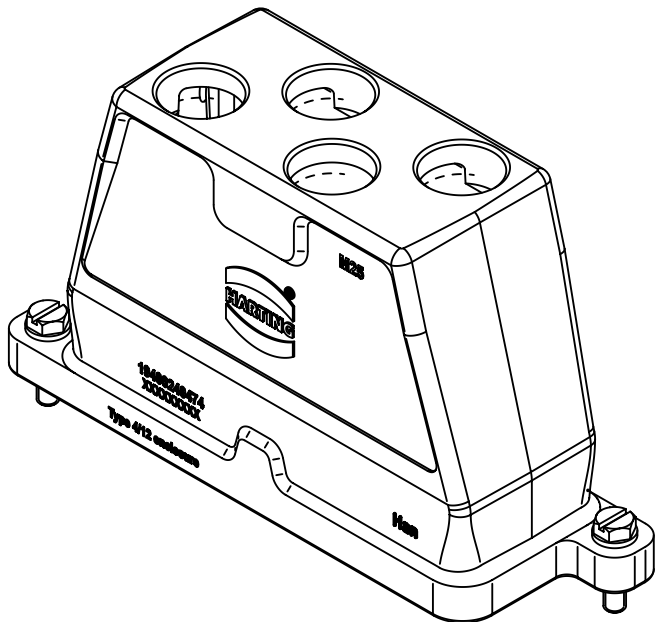

1 2 3 4 5 6

A

B

C

D

X (2:1)

	All Dimensions in mm Original Size DIN A4		Scale 1:2		Free size tol.		Ref. Sub. TB 19 40 024 0474 v. 10.01.11		
		All rights reserved Department EL PD - DE		Created by FINKEV	Inspected by GERB	Standardisation TIEMANNA	Date 2015-11-13	State Final Release	
HARTING Electric GmbH & Co. KG D-32339 Espelkamp				Title Han 24HPR Hood Top Entry 4xM25 ScrewLock			Doc-Key / ECM-Nr. 100188593/UGD/005/B 500000094164		
				Type TB	Number 19 40 024 0474			Rev. B	Page 1/1