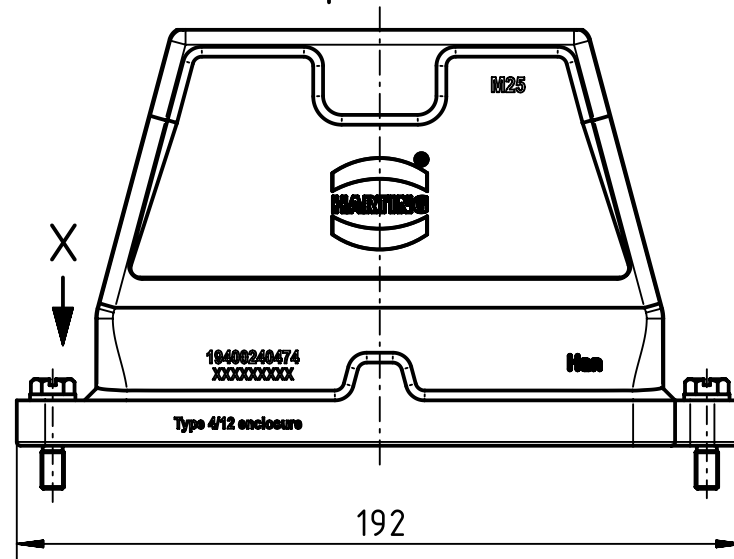

1 2 3 4 5 6

A

B

C

D

X (2:1)

	All Dimensions in mm Original Size DIN A4		Scale 1:2		Free size tol.		Ref. Sub. TB 19 40 024 0474 v. 10.01.11		
		All rights reserved Department EL PD - DE		Created by FINKEV	Inspected by GERB	Standardisation TIEMANNA	Date 2015-11-13	State Final Release	
HARTING Electric GmbH & Co. KG D-32339 Espelkamp				Title Han 24HPR Hood Top Entry 4xM25 ScrewLock			Doc-Key / ECM-Nr. 100188593/UGD/005/B 500000094164		
				Type TB	Number 19 40 024 0474			Rev. B	Page 1/1