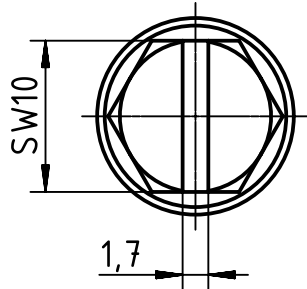

1 2 3 4 5 6

A

B

C

D

X (2:1)

	All Dimensions in mm Original Size DIN A4		Scale 1:2		Free size tol.		Ref. Sub. TB 19 40 024 0474 v. 10.01.11		
		All rights reserved Department EL PD - DE		Created by FINKEV	Inspected by GERB	Standardisation TIEMANNA	Date 2015-11-13	State Final Release	
HARTING Electric GmbH & Co. KG D-32339 Espelkamp				Title Han 24HPR Hood Top Entry 4xM25 ScrewLock			Doc-Key / ECM-Nr. 100188593/UGD/005/B 500000094164		
				Type TB	Number 19 40 024 0474			Rev. B	Page 1/1