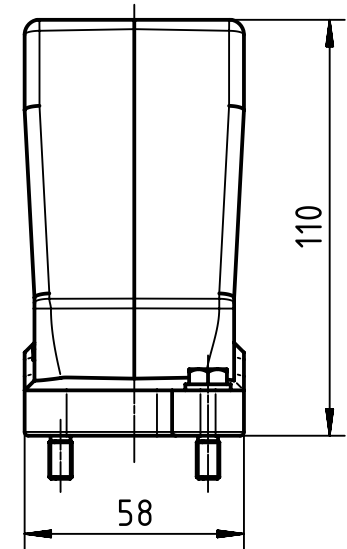

1 2 3 4 5 6

A

B

C

D

X (2:1)

	All Dimensions in mm Original Size DIN A4		Scale 1:2		Free size tol.		Ref. Sub. TB 19 40 024 0474 v. 10.01.11		
		All rights reserved Department EL PD - DE		Created by FINKEV	Inspected by GERB	Standardisation TIEMANNA	Date 2015-11-13	State Final Release	
HARTING Electric GmbH & Co. KG D-32339 Espelkamp				Title Han 24HPR Hood Top Entry 4xM25 ScrewLock			Doc-Key / ECM-Nr. 100188593/UGD/005/B 500000094164		
				Type TB	Number 19 40 024 0474			Rev. B	Page 1/1