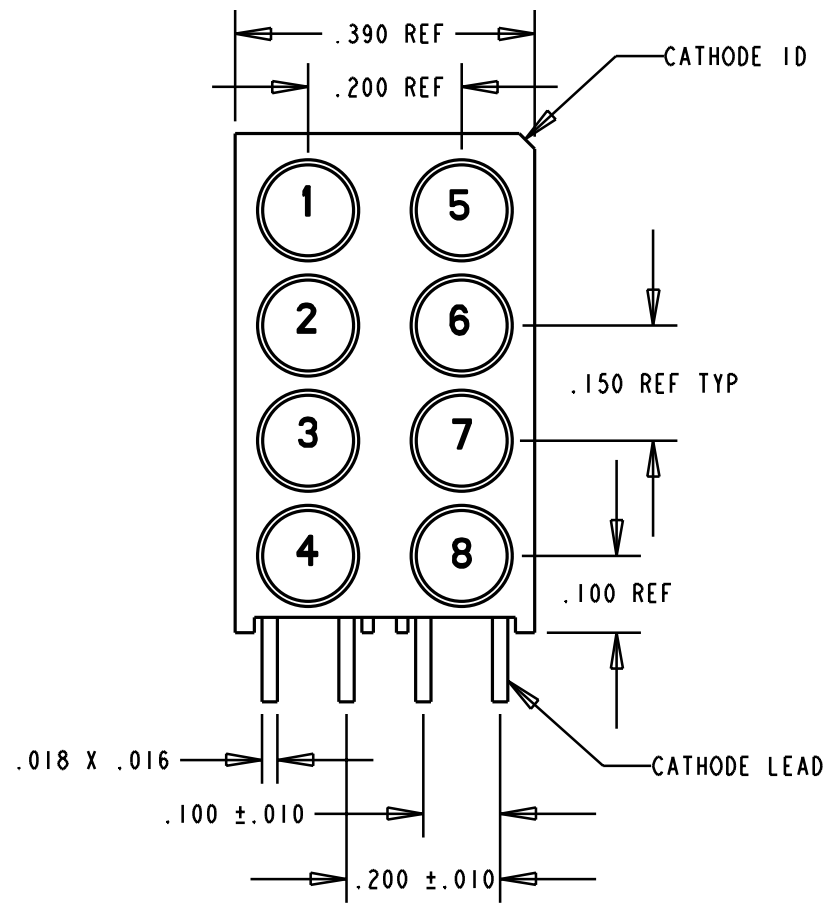

LED COLOR			
POS. 1	GREEN	POS. 5	RED
POS. 2	GREEN	POS. 6	YELLOW
POS. 3	YELLOW	POS. 7	YELLOW
POS. 4	GREEN	POS. 8	YELLOW

REV.	ECN NO.	REVISIONS	DRN.	CKD.	APP.	DATE
A		NEW RELEASE	AV			

NOTES:

- 1- LEADS TO FIT INTO HOLES SPACED AS PER HOLE PATTERN
- 2- LEADS TO BE FREE OF DEFORMATION AFTER BENDING AND CUTTING
- 3- PIN NUMBERS FOR REFERENCE ONLY, DESIGNATION NON-EXISTENT ON PART
- 4- LED LEAD DIMENSIONS SHOWN ARE MEASURED AT HOUSING EXIT
- 5- PACKAGING =
BLOCKS ARE PLACED IN CLEAR ANTISTATIC TRAY
100 BLOCKS PER TRAY
- 6- DIALIGHT PART NUMBER: 568-0008-806

OPERATING CHARACTERISTICS AT 25°C AMBIENT						
CHARACTERISTICS	LED COLOR	MIN	TYP	MAX	UNITS	TEST CONDITIONS
LUMINOUS INTENSITY	RED	8.7	29		mcd	I F = 10 mA
	GREEN	32	50			
	YELLOW	10		50		
FORWARD VOLTAGE	RED		2.0	2.8	V	I F = 20 mA
	GREEN		2.1	2.8		
	YELLOW		2.1	2.8		
REVERSE CURRENT	ALL		100		µA	V R = 5 V
PEAK WAVELENGTH	RED		635		nm	
	GREEN		565			
	YELLOW		585			
VIEWING ANGLE	ALL		45		Degree	
CAPACITANCE	RED		20		pF	V r=0, f=1MHz
	GREEN		35			
	YELLOW		15			

ABSOLUTE MAXIMUM RATING AT 25°C AMBIENT				
	UNITS	RED	GREEN	YELLOW
POWER DISSIPATION	mW	100	100	60
DERATE LINEARLY FROM 50°C	mA/°C	0.4	0.4	0.25
CONTINUOUS FORWARD CURRENT	mA	30	30	20
PEAK FORWARD CURRENT (1/10 DUTY CYCLE, 0.1 ms PULSE WIDTH)	mA	120	120	80
LEAD SOLDERING TEMPERATURE, 5 SEC., 1/16" FROM BODY	°C	260	260	260
OPERATING TEMPERATURE	°C	-55 TO +100	-55 TO +100	-55 TO +100
STORAGE TEMPERATURE	°C	-55 TO +100	-55 TO +100	-55 TO +100

FINISH:

FSCM 83330

DRAWING NUMBER	REV
C-16680	A
TITLE 4X2 CBI ARRAY BLOCK	
MATERIAL	
Dialight	1913 ATLANTIC AVE. MANASQUAN, N.J. 08736
SHEET OF	FAMILY TABLE: