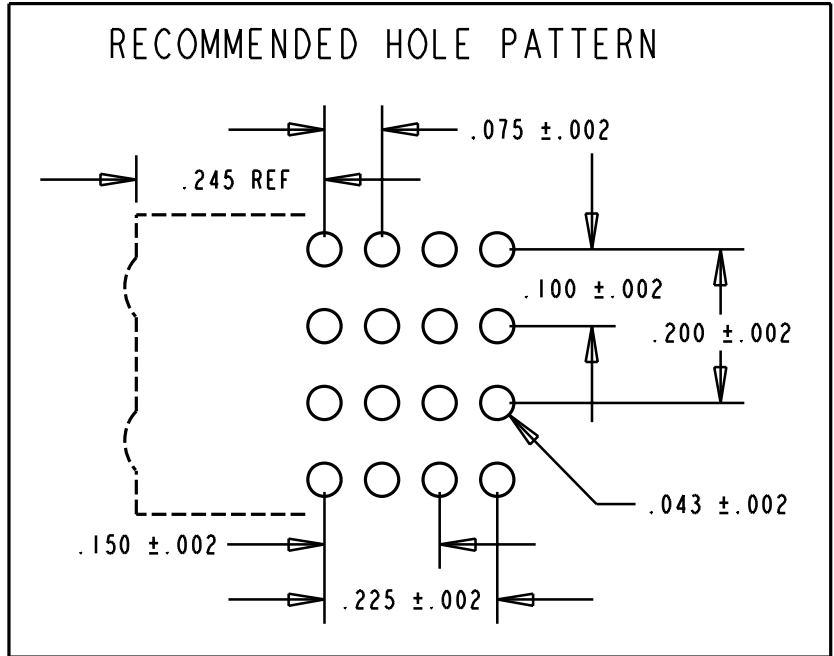

LED COLOR			
POS. 1	GREEN	POS. 5	RED
POS. 2	GREEN	POS. 6	YELLOW
POS. 3	YELLOW	POS. 7	YELLOW
POS. 4	GREEN	POS. 8	YELLOW

REV.	ECN NO.	REVISIONS	DRN.	CKD.	APP.	DATE
A		NEW RELEASE	AV			

NOTES:

- 1- LEADS TO FIT INTO HOLES SPACED AS PER HOLE PATTERN
- 2- LEADS TO BE FREE OF DEFORMATION AFTER BENDING AND CUTTING
- 3- PIN NUMBERS FOR REFERENCE ONLY, DESIGNATION NON-EXISTENT ON PART
- 4- LED LEAD DIMENSIONS SHOWN ARE MEASURED AT HOUSING EXIT
- 5- PACKAGING =
BLOCKS ARE PLACED IN CLEAR ANTISTATIC TRAY
100 BLOCKS PER TRAY
- 6- DIALIGHT PART NUMBER: 568-0008-806

OPERATING CHARACTERISTICS AT 25°C AMBIENT						
CHARACTERISTICS	LED COLOR	MIN	TYP	MAX	UNITS	TEST CONDITIONS
LUMINOUS INTENSITY	RED	8.7	29		mcd	I F = 10 mA
	GREEN	32	50			
	YELLOW	10		50		
FORWARD VOLTAGE	RED		2.0	2.8	V	I F = 20 mA
	GREEN		2.1	2.8		
	YELLOW		2.1	2.8		
REVERSE CURRENT	ALL		100		µA	V R = 5 V
PEAK WAVELENGTH	RED		635		nm	
	GREEN		565			
	YELLOW		585			
VIEWING ANGLE	ALL		45		Degree	
CAPACITANCE	RED		20		pF	V r=0, f=1MHz
	GREEN		35			
	YELLOW		15			

ABSOLUTE MAXIMUM RATING AT 25°C AMBIENT				
	UNITS	RED	GREEN	YELLOW
POWER DISSIPATION	mW	100	100	60
DERATE LINEARLY FROM 50°C	mA/°C	0.4	0.4	0.25
CONTINUOUS FORWARD CURRENT	mA	30	30	20
PEAK FORWARD CURRENT (1/10 DUTY CYCLE, 0.1 ms PULSE WIDTH)	mA	120	120	80
LEAD SOLDERING TEMPERATURE, 5 SEC., 1/16" FROM BODY	°C	260	260	260
OPERATING TEMPERATURE	°C	-55 TO +100	-55 TO +100	-55 TO +100
STORAGE TEMPERATURE	°C	-55 TO +100	-55 TO +100	-55 TO +100