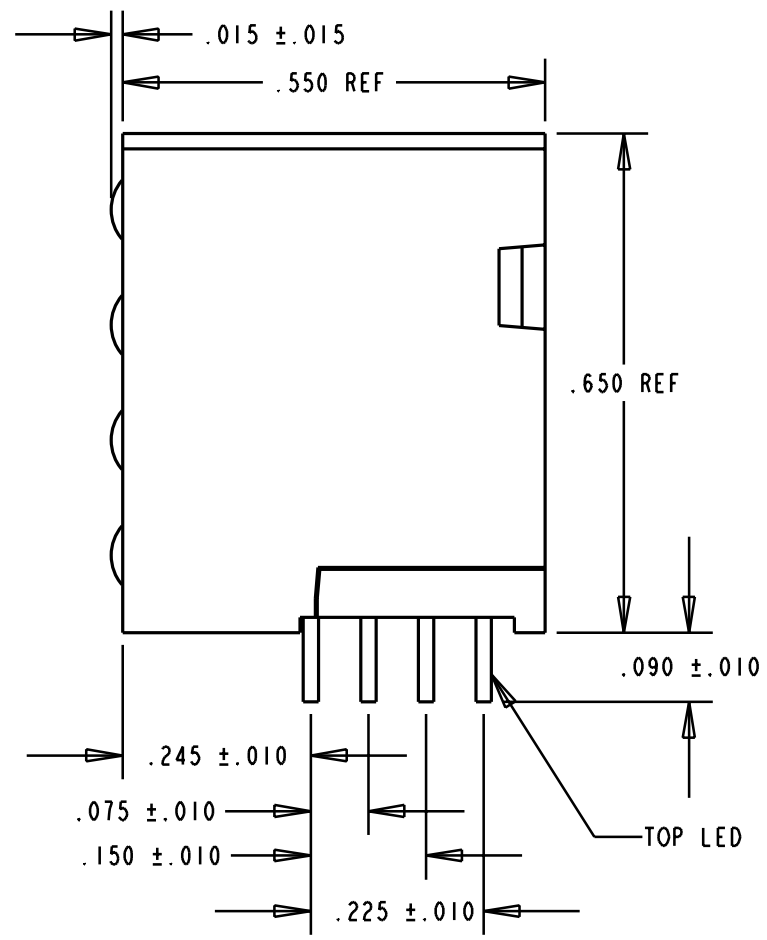

LED COLOR			
POS. 1	GREEN	POS. 5	RED
POS. 2	GREEN	POS. 6	YELLOW
POS. 3	YELLOW	POS. 7	YELLOW
POS. 4	GREEN	POS. 8	YELLOW

REV.	ECN NO.	REVISIONS	DRN.	CKD.	APP.	DATE
A		NEW RELEASE	AV			

NOTES:

- 1- LEADS TO FIT INTO HOLES SPACED AS PER HOLE PATTERN
- 2- LEADS TO BE FREE OF DEFORMATION AFTER BENDING AND CUTTING
- 3- PIN NUMBERS FOR REFERENCE ONLY, DESIGNATION NON-EXISTENT ON PART
- 4- LED LEAD DIMENSIONS SHOWN ARE MEASURED AT HOUSING EXIT
- 5- PACKAGING =
BLOCKS ARE PLACED IN CLEAR ANTISTATIC TRAY
100 BLOCKS PER TRAY
- 6- DIALIGHT PART NUMBER: 568-0008-806

OPERATING CHARACTERISTICS AT 25°C AMBIENT						
CHARACTERISTICS	LED COLOR	MIN	TYP	MAX	UNITS	TEST CONDITIONS
LUMINOUS INTENSITY	RED	8.7	29		mcd	I F = 10 mA
	GREEN	32	50			
	YELLOW	10		50		
FORWARD VOLTAGE	RED		2.0	2.8	V	I F = 20 mA
	GREEN		2.1	2.8		
	YELLOW		2.1	2.8		
REVERSE CURRENT	ALL		100		µA	V R = 5 V
PEAK WAVELENGTH	RED		635		nm	
	GREEN		565			
	YELLOW		585			
VIEWING ANGLE	ALL		45		Degree	
CAPACITANCE	RED		20		pF	V r=0, f=1MHz
	GREEN		35			
	YELLOW		15			

ABSOLUTE MAXIMUM RATING AT 25°C AMBIENT				
	UNITS	RED	GREEN	YELLOW
POWER DISSIPATION	mW	100	100	60
DERATE LINEARLY FROM 50°C	mA/°C	0.4	0.4	0.25
CONTINUOUS FORWARD CURRENT	mA	30	30	20
PEAK FORWARD CURRENT (1/10 DUTY CYCLE, 0.1 ms PULSE WIDTH)	mA	120	120	80
LEAD SOLDERING TEMPERATURE, 5 SEC., 1/16" FROM BODY	°C	260	260	260
OPERATING TEMPERATURE	°C	-55 TO +100	-55 TO +100	-55 TO +100
STORAGE TEMPERATURE	°C	-55 TO +100	-55 TO +100	-55 TO +100

FINISH:

FSCM 83330

DRAWING NUMBER	REV
C-16680	A
TITLE 4X2 CBI ARRAY BLOCK	
MATERIAL	
Dialight	1913 ATLANTIC AVE. MANASQUAN, N.J. 08736
SHEET OF	FAMILY TABLE: