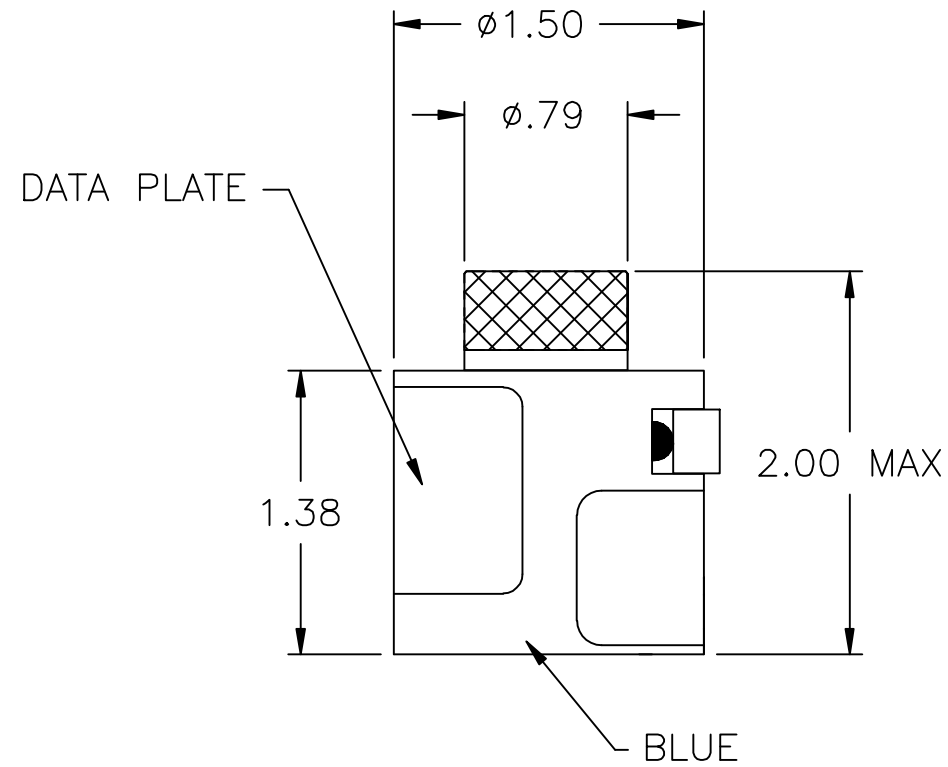

M39012/	POSITIONER COLOR	RG 122/U	RG 142B/U	RG 180/U	RG 195/U	RG 400/U	CABLE SIZE
16-0503, 26-0503	BLUE	5		3	3		5
16-0502, 26-0502		6					
16-0507, 26-0507		6					
17-0501, 27-0501		5		3	3		5
17-0502, 27-0502		6					
17-0503, 27-0503	GREEN	5		3	3		5
17-0507, 27-0507		6					
18-0501, 28-0501		5		3	3		5
18-0502, 28-0502	RED	6					
18-0507, 28-0507		6					
19-0501, 29-0501		6					

**UNCONTROLLED DOCUMENT
WILL NOT BE UPDATED**

DATA PLATE

△ 1
RANDOM ORDER OF ROTATION IS ACCEPTABLE