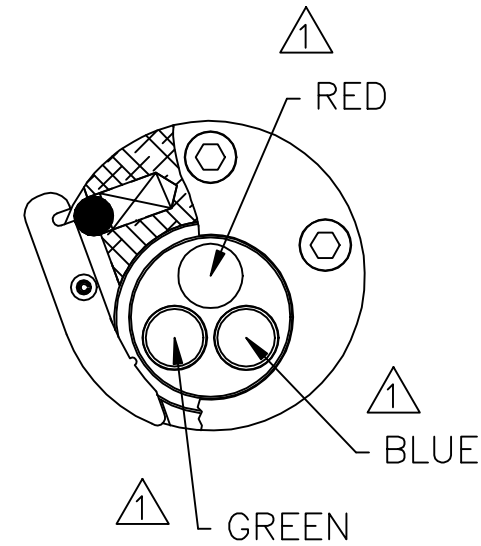

M39012/	POSITIONER COLOR	RG 122/U	RG 142B/U	RG 180/U	RG 195/U	RG 400/U	CABLE SIZE
16-0503, 26-0503	BLUE	5		3	3		5
16-0502, 26-0502		6					
16-0507, 26-0507		6					
17-0501, 27-0501		5		3	3		5
17-0502, 27-0502		6					
17-0503, 27-0503	GREEN	5		3	3		5
17-0507, 27-0507		6					
18-0501, 28-0501		5		3	3		5
18-0502, 28-0502	RED	6					
18-0507, 28-0507		6					
19-0501, 29-0501		6					

**UNCONTROLLED DOCUMENT  
WILL NOT BE UPDATED**

DATA PLATE

△ 1  
RANDOM ORDER OF ROTATION IS ACCEPTABLE

TYPICAL CONSTRUCTION

THESE DRAWINGS, SPECIFICATIONS OR OTHER DATA ARE AND REMAIN, THE PROPERTY OF ASTRO TOOL CORP. AND MUST BE RETURNED UPON REQUEST. THEY CONTAIN INFORMATION OWNED AND/OR DEVELOPED BY ASTRO AT ITS OWN PRIVATE EXPENSE AND MAY NOT BE USED, DUPLICATED OR DISCLOSED TO OTHERS, IN WHOLE OR IN PART FOR DESIGN, MANUFACTURE OR PROCUREMENT WITHOUT THE WRITTEN PERMISSION OF ASTRO TOOL CORP. EACH AND EVERY TIME.

SCALE: N.T.S.  
DWN BY: DYO  
DATE: 01-06-10  
APPROVED:

UNLESS OTHERWISE SPECIFIED:  
DECIMALS:  
.XXX ± .005  
.XX ± .010  
.X ± .030  
ANGLES: ± 1°

**ASTRO TOOL CORP.**  
21615 S.W. TUALATIN VALLEY HWY., BEAVERTON OR 97006

DESCRIPTION: ENVELOPE DRAWING: 616407  
TURRET ASSEMBLY, M22520/1-12

PART NO. B 616407-ENV

CAGE 58164

REV.	DESCRIPTION	BY	DATE	APR.
	A NEW RELEASE.	DYO	01-06-10	MMK

NOTES: 1. THIS IS AN AUTOCAD DRAWING DO NOT CHANGE MANUALLY.