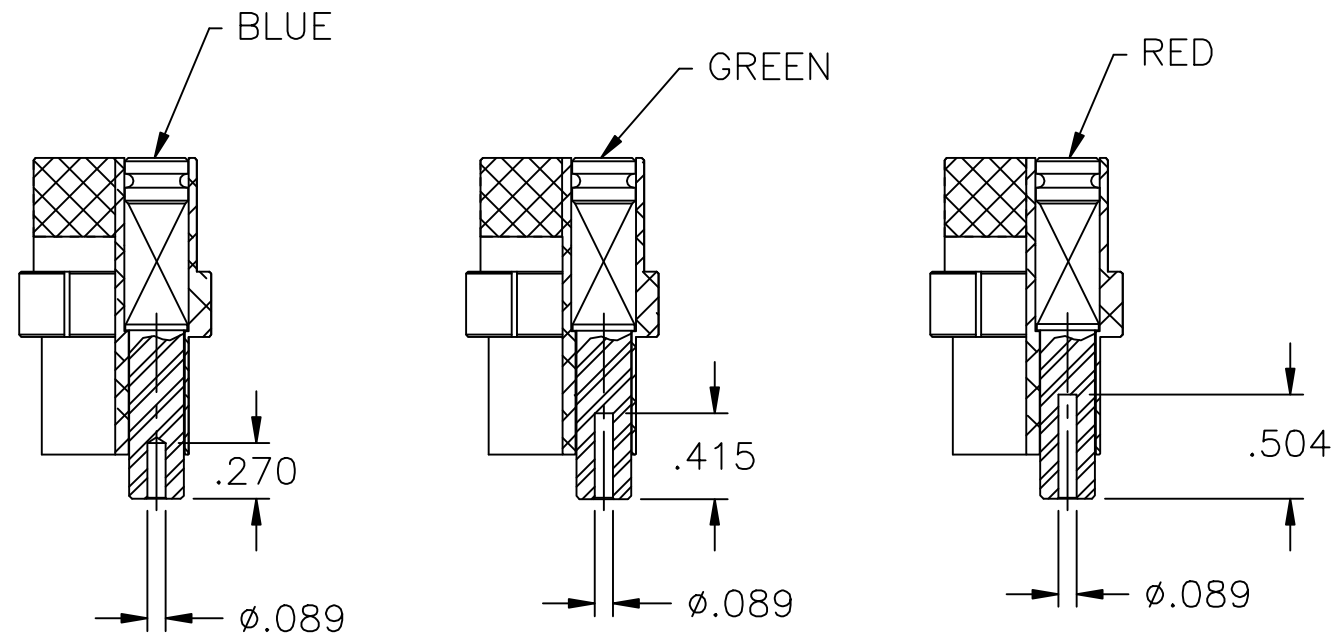

TYPICAL CONSTRUCTION

THESE DRAWINGS, SPECIFICATIONS OR OTHER DATA ARE AND REMAIN, THE PROPERTY OF ASTRO TOOL CORP. AND MUST BE RETURNED UPON REQUEST. THEY CONTAIN INFORMATION OWNED AND/OR DEVELOPED BY ASTRO AT ITS OWN PRIVATE EXPENSE AND MAY NOT BE USED, DUPLICATED OR DISCLOSED TO OTHERS, IN WHOLE OR IN PART FOR DESIGN, MANUFACTURE OR PROCUREMENT WITHOUT THE WRITTEN PERMISSION OF ASTRO TOOL CORP. EACH AND EVERY TIME.

SCALE: N.T.S.
DWN BY: DYO
DATE: 01-06-10
APPROVED:

UNLESS OTHERWISE SPECIFIED:
DECIMALS:
.XXX ± .005
.XX ± .010
.X ± .030
ANGLES: ± 1°

ASTRO TOOL CORP.
21615 S.W. TUALATIN VALLEY HWY., BEAVERTON OR 97006

DESCRIPTION: ENVELOPE DRAWING: 616407
TURRET ASSEMBLY, M22520/1-12

PART NO. B 616407-ENV

CAGE 58164

REV.	DESCRIPTION	BY	DATE	APR.
	A NEW RELEASE.	DYO	01-06-10	MMK

NOTES: 1. THIS IS AN AUTOCAD DRAWING DO NOT CHANGE MANUALLY.