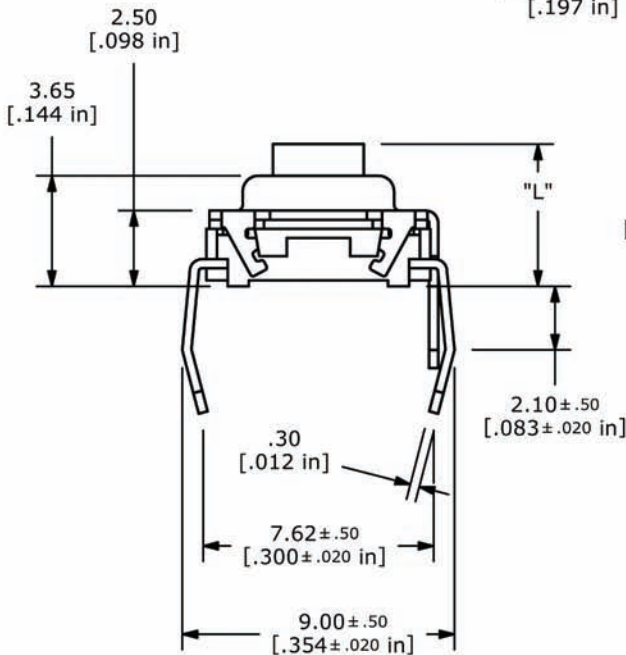

## BODY DIMENSIONS

Actuator	"L" Dimension
A	4.70
B	5.20
C	6.90
D	10.00

ANTI-VANDAL SWITCHES  
 DETECTOR SWITCHES  
 DIP SWITCHES  
 KEYLOCK SWITCHES  
 NAVIGATION SWITCHES  
 PUSHBUTTON SWITCHES  
 ROCKER SWITCHES  
 ROTARY SWITCHES  
 SLIDE SWITCHES  
 SNAP ACTION SWITCHES  
 TACTILE SWITCHES  
 TOGGLE SWITCHES  
 CAP OPTIONS