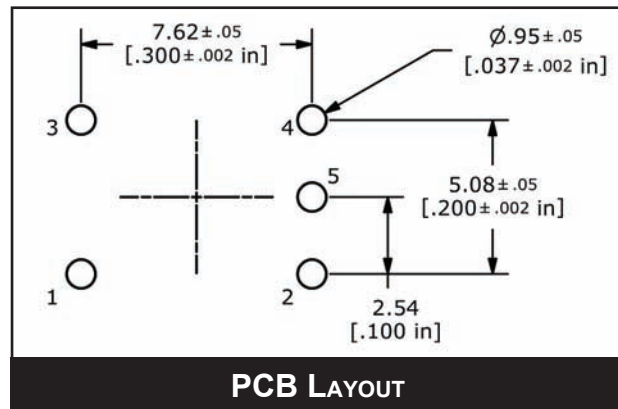

## BODY DIMENSIONS

Actuator	"L" Dimension
A	4.70
B	5.20
C	6.90
D	10.00

ANTI-VANDAL SWITCHES  
 DETECTOR SWITCHES  
 DIP SWITCHES  
 KEYLOCK SWITCHES  
 NAVIGATION SWITCHES  
 PUSHBUTTON SWITCHES  
 ROCKER SWITCHES  
 ROTARY SWITCHES  
 SLIDE SWITCHES  
 SNAP ACTION SWITCHES  
 TACTILE SWITCHES  
 TOGGLE SWITCHES  
 CAP OPTIONS