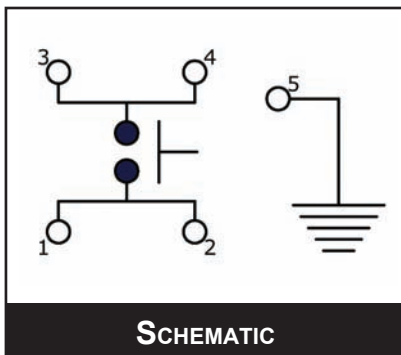

ANTI-VANDAL SWITCHES
DETECTOR SWITCHES
DIP SWITCHES
KEYLOCK SWITCHES
NAVIGATION SWITCHES
PUSHBUTTON SWITCHES
ROCKER SWITCHES
ROTARY SWITCHES
SLIDE SWITCHES
SNAP ACTION SWITCHES
TACTILE SWITCHES
TOGGLE SWITCHES
CAP OPTIONS