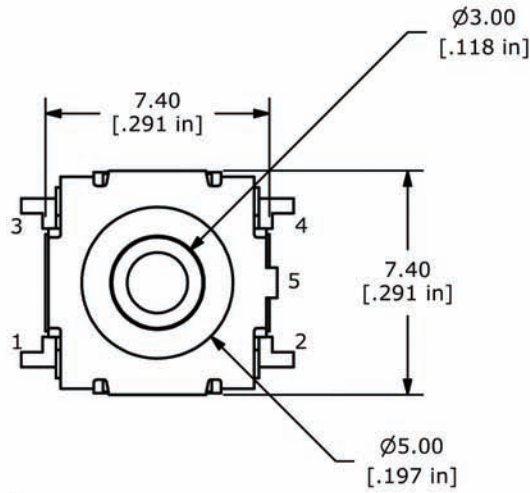

## BODY DIMENSIONS

Actuator	"L" Dimension
A	4.70
B	5.20
C	6.90
D	10.00

ANTI-VANDAL SWITCHES  
 DETECTOR SWITCHES  
 DIP SWITCHES  
 KEYLOCK SWITCHES  
 NAVIGATION SWITCHES  
 PUSHBUTTON SWITCHES  
 ROCKER SWITCHES  
 ROTARY SWITCHES  
 SLIDE SWITCHES  
 SNAP ACTION SWITCHES  
 TACTILE SWITCHES  
 TOGGLE SWITCHES  
 CAP OPTIONS