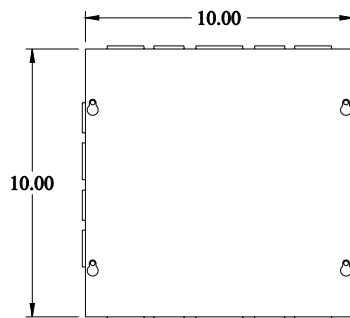

PART No. CSKO10106

for more information visit
www.hammfg.com

Data subject to change without notice

Isometric drawing Not to Scale

TOP VIEW

ISOMETRIC VIEW

SIDE VIEW

FRONT VIEW

SIDE VIEW

BOTTOM VIEW