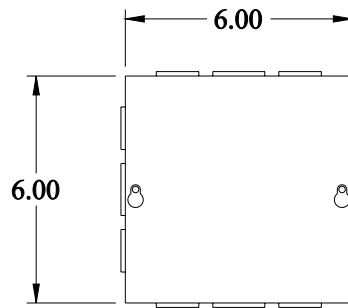

PART No. CSKO664

for more information visit
www.hammfg.com

Data subject to change without notice

Isometric drawing Not to Scale

TOP VIEW

ISOMETRIC VIEW

SIDE VIEW

FRONT VIEW

SIDE VIEW

BOTTOM VIEW