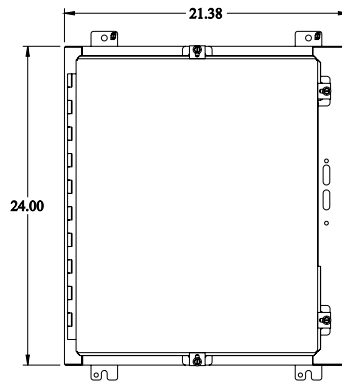

PART No. 1447SN4SSB8

for more information visit
www.hammfg.com

Data subject to change without notice

Isometric drawing Not to Scale

ISOMETRIC VIEW

TOP VIEW

INNER PANEL

BACK VIEW

SIDE VIEW

FRONT VIEW

SIDE VIEW

BOTTOM VIEW