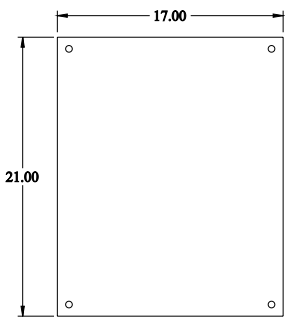

PART No. 1447SN4SSB8

for more information visit
www.hammfg.com

Data subject to change without notice

Isometric drawing Not to Scale

ISOMETRIC VIEW

TOP VIEW

INNER PANEL

BACK VIEW

SIDE VIEW

FRONT VIEW

SIDE VIEW

BOTTOM VIEW