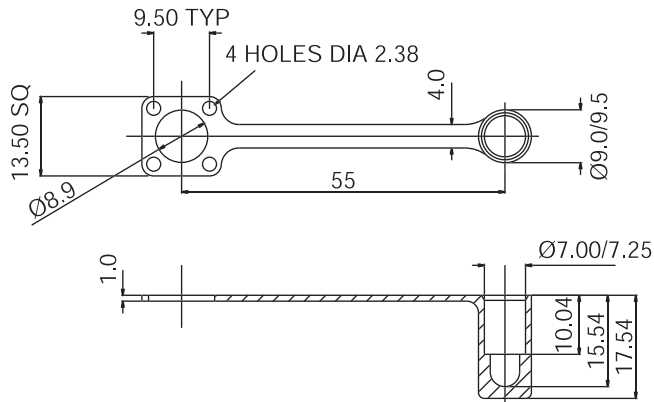

FIBER MANAGEMENT

EFA02 50 XXX

Ferrule Dust Cap and Tie

Features

- Provides environmental protection for Ø2.5mm and Ø1.25mm ferrules with molded-on retaining tie

A Europlus/Richco Product	
Material: TPE, RMS-185; Color: Black	
Standard Pack: 500 per bag	
Part Number	"A"
EFA02 50 001	2.50/2.45
EFA02 50 002	1.25/1.20
All dimensions in millimeters	

EFA02

One-Piece Dust Cap and Tie

Features

- Provides environmental protection various connectors with molded-on retaining tie

A Europlus/Richco Product						
Material: PVC, RMS-186; Color: Black						
Standard Pack: 250 per bag						
Part No.	Contents	"A"	"B"	"C"	"D"	
EFA02 08 ASS	One-Piece Biconic Dust Cap & Tie	23.5	22.0	13.0	10.4	
EFA02 11 ASS	One-Piece FC/ST Dust Cap & Tie	18.5	17.0	12.0	8.7	
EFA02 13 ASS	One-Piece ST Connector Dust Cap & Tie			15.3	12.0	
Parts are available by special order only. 500 piece minimum.						
All dimensions in millimeters						

EFA02 35 001

One-Piece ST Adapter Dust Cap and Tie

Features

- Provides environmental protection to an ST adapter with molded-on retaining tie

A Europlus/Richco Product	
Material: TPE, RMS-185; Color: Black	
Standard Pack: 250 per bag	
EFA02 35 001	
All dimensions in millimeters	