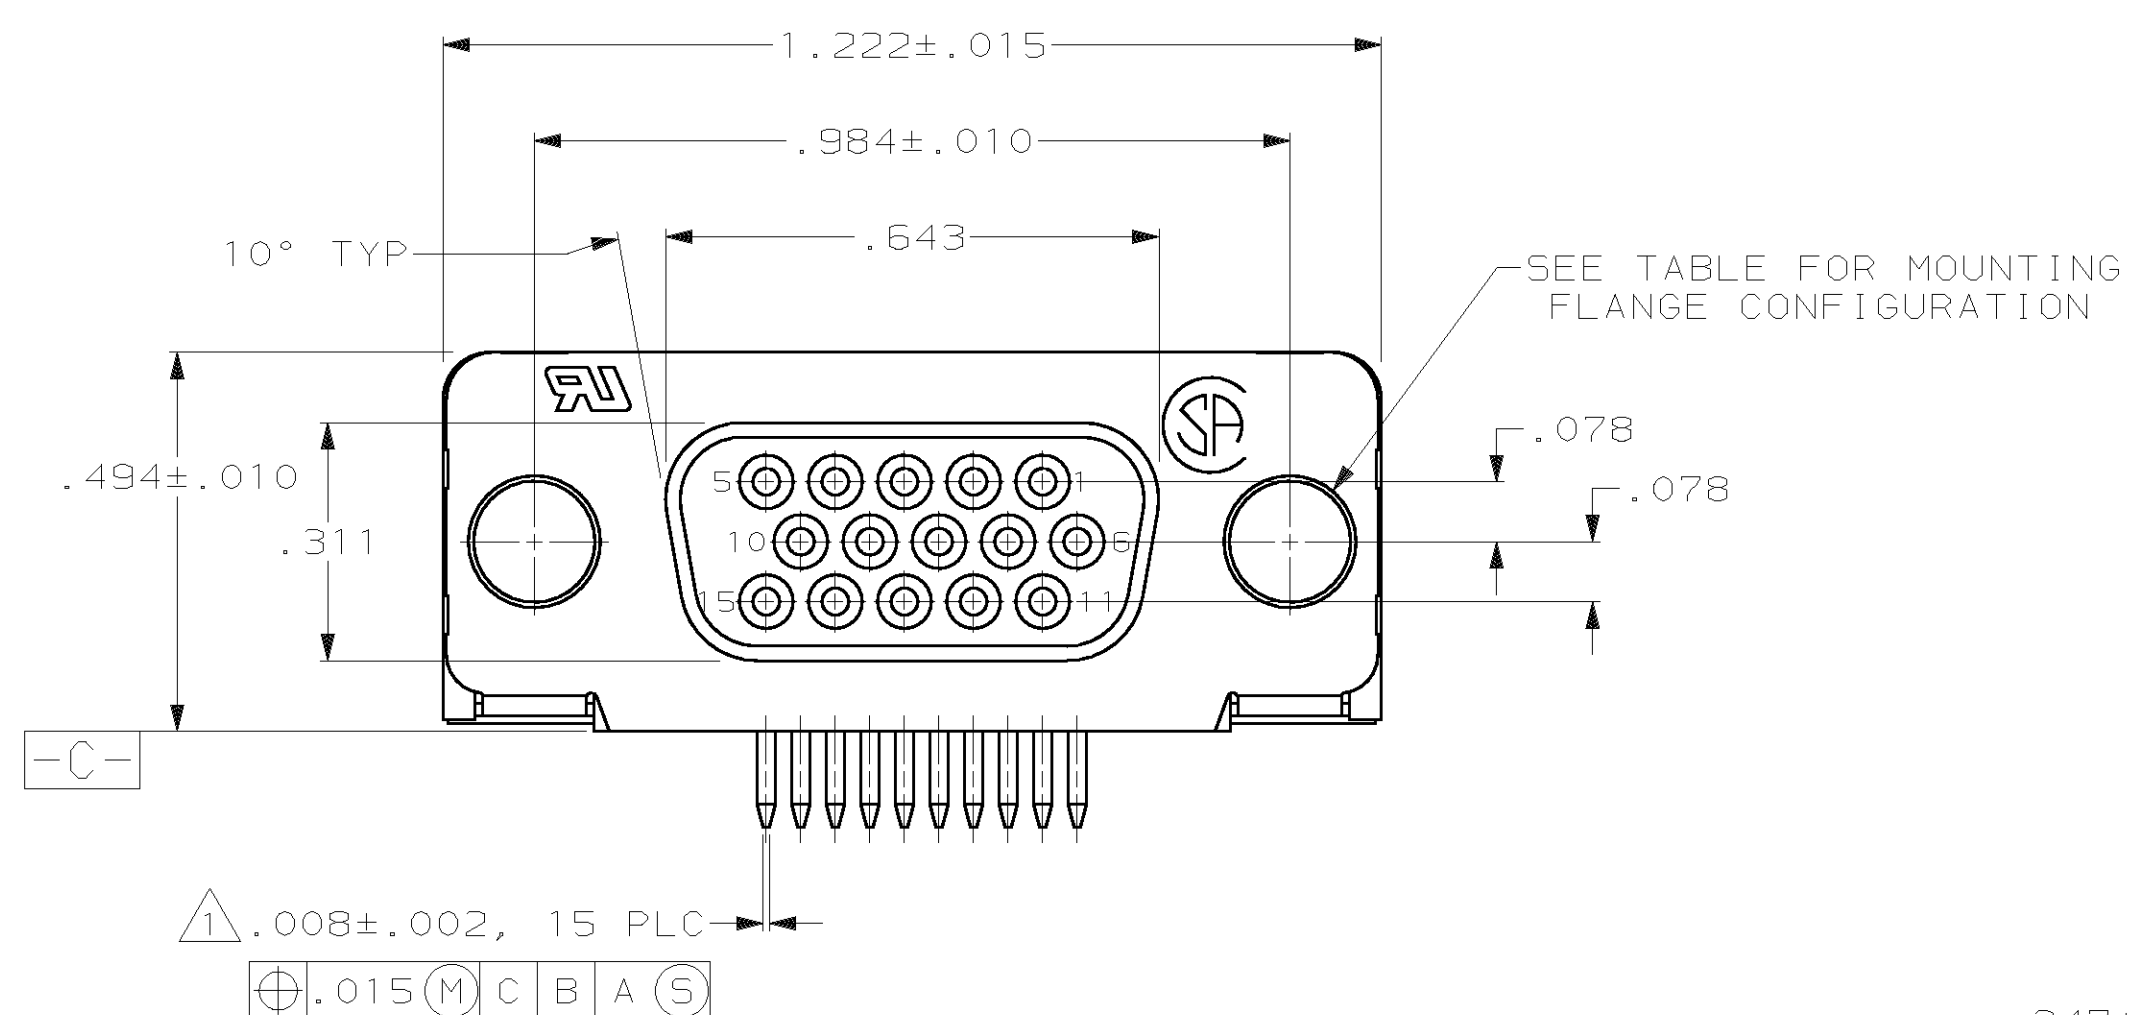

LOC		DIST		REV		REV		REVISIONS	
GP	00	P	F	ZONE	LTR	DESCRIPTION	DATE	APPD	
					AT	REVISED PER EC 0513-0121-03	11DEC03	JG	

- 1. POSITION TOLERANCE APPLIES AT TIP ONLY.
- 2. NYLON, 94 V-0 RATED, BLACK.
- 3. PHOS. BRONZE PER QQ-B-750.
- 4. STEEL PER ASTM A109.
- 5. FLAT EYELETS & SOLDERABLE EYELETS: BRASS; BOARDLOCKS: COPPER ALLOY; INSERTS & SCREWLOCKS: ZINC.
- 6. GOLD PLATING PER MIL-G-45204, NICKEL PLATING PER QQ-N-290, TIN PLATING PER MIL-T-10727.
- 7. BRIGHT TIN PLATED.
- 8. FLAT EYELETS: BRIGHT TIN PLATED; SOLDERABLE EYELETS & BOARDLOCKS: TIN-LEAD PLATED; SCREWLOCKS: CLEAR CHROMATE; INSERTS: CLEAR CHROMATE.
- 9. POSITION TOLERANCE APPLIES TO .125 DIA HOLE OR TO DIAMETER ESTABLISHED BY LEGS OF BOARDLOCK.
- 10. PLATED WITH GOLD (SEE TABLE FOR THICKNESS) ON MATING END, .000120 MIN TIN-LEAD ON SOLDER END, ALL OVER .000050 MIN NICKEL.
- 11. PART NO INCLUDES BULK PACKED SCREWLOCKS.
- 12. POSITION NUMBERS SHOWN FOR REFERENCE ONLY.
- 13. THIS CONNECTOR IS RATED TO A TEMPERATURE OF 220° C MAX AND 90 SECOND MAXIMUM EXPOSURE TIME.