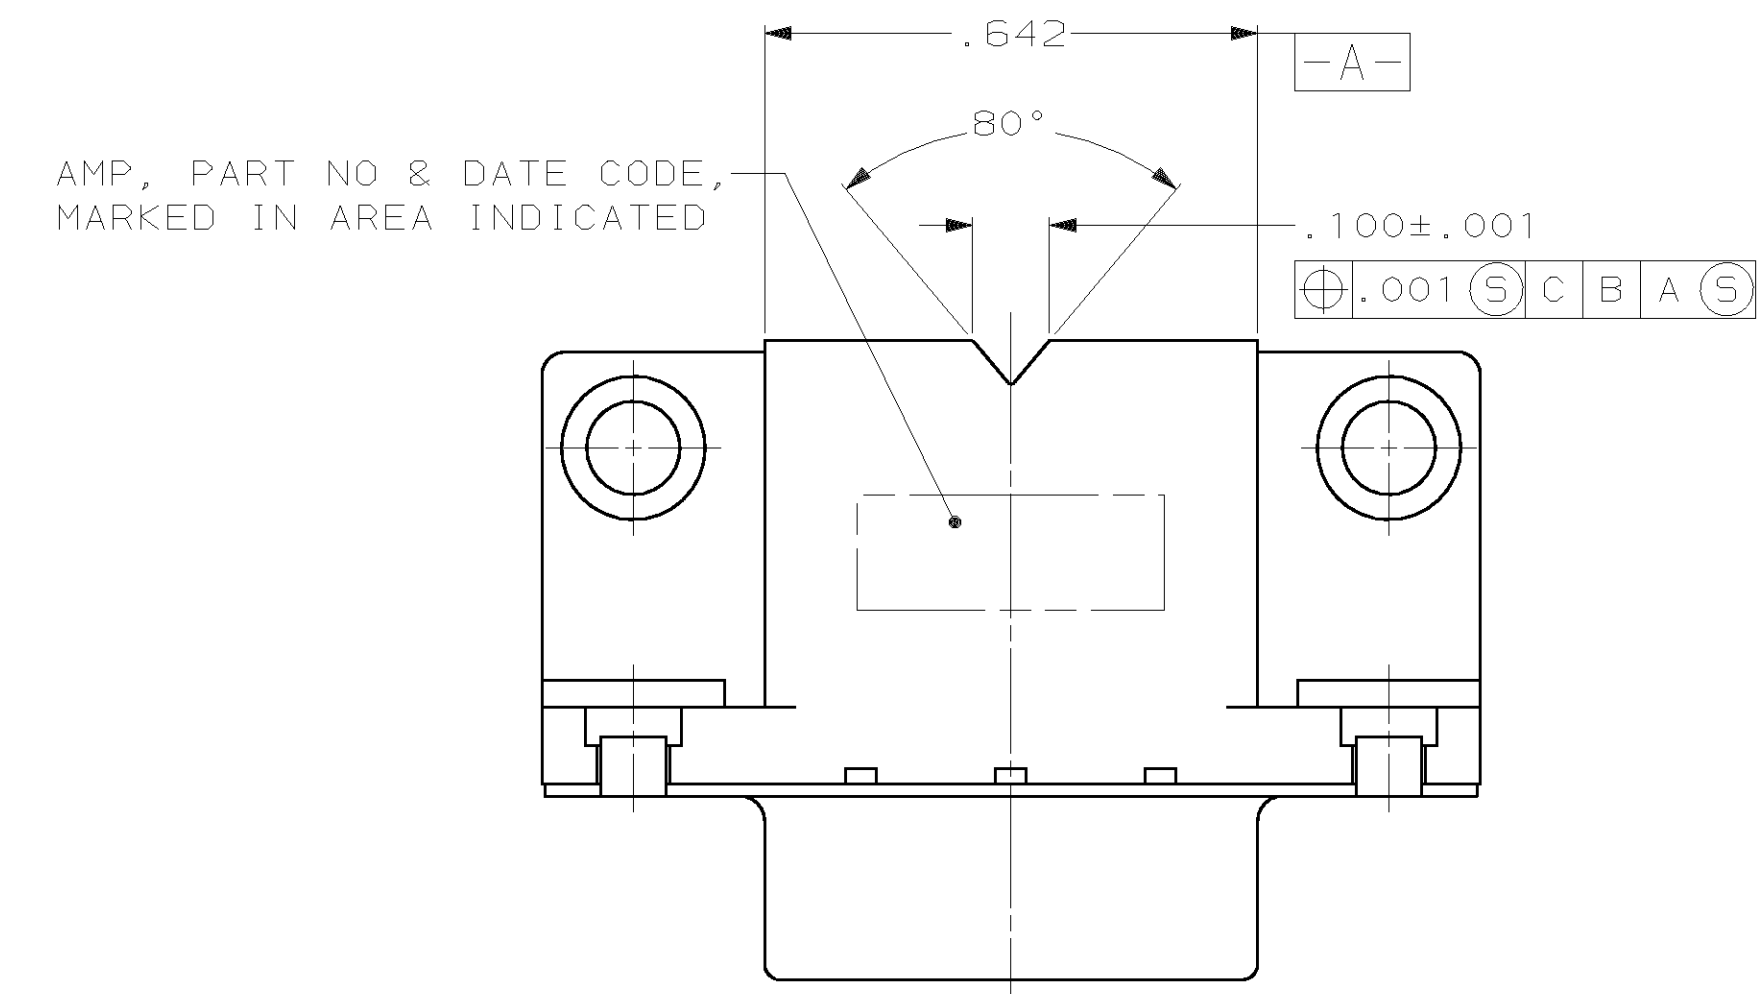

LOC		DIST		REV		REV		REVISIONS	
GP	00	P	F	ZONE	LTR	DESCRIPTION	DATE	APPD	
					AT	REVISED PER EC 0513-0121-03	11DEC03	JG	

- 1. POSITION TOLERANCE APPLIES AT TIP ONLY.
- 2. NYLON, 94 V-0 RATED, BLACK.
- 3. PHOS. BRONZE PER QQ-B-750.
- 4. STEEL PER ASTM A109.
- 5. FLAT EYELETS & SOLDERABLE EYELETS: BRASS; BOARDLOCKS: COPPER ALLOY; INSERTS & SCREWLOCKS: ZINC.
- 6. GOLD PLATING PER MIL-G-45204, NICKEL PLATING PER QQ-N-290, TIN PLATING PER MIL-T-10727.
- 7. BRIGHT TIN PLATED.
- 8. FLAT EYELETS: BRIGHT TIN PLATED; SOLDERABLE EYELETS & BOARDLOCKS: TIN-LEAD PLATED; SCREWLOCKS: CLEAR CHROMATE; INSERTS: CLEAR CHROMATE.
- 9. POSITION TOLERANCE APPLIES TO .125 DIA HOLE OR TO DIAMETER ESTABLISHED BY LEGS OF BOARDLOCK.
- 10. PLATED WITH GOLD (SEE TABLE FOR THICKNESS) ON MATING END, .000120 MIN TIN-LEAD ON SOLDER END, ALL OVER .000050 MIN NICKEL.
- 11. PART NO INCLUDES BULK PACKED SCREWLOCKS.
- 12. POSITION NUMBERS SHOWN FOR REFERENCE ONLY.
- 13. THIS CONNECTOR IS RATED TO A TEMPERATURE OF 220° C MAX AND 90 SECOND MAXIMUM EXPOSURE TIME.