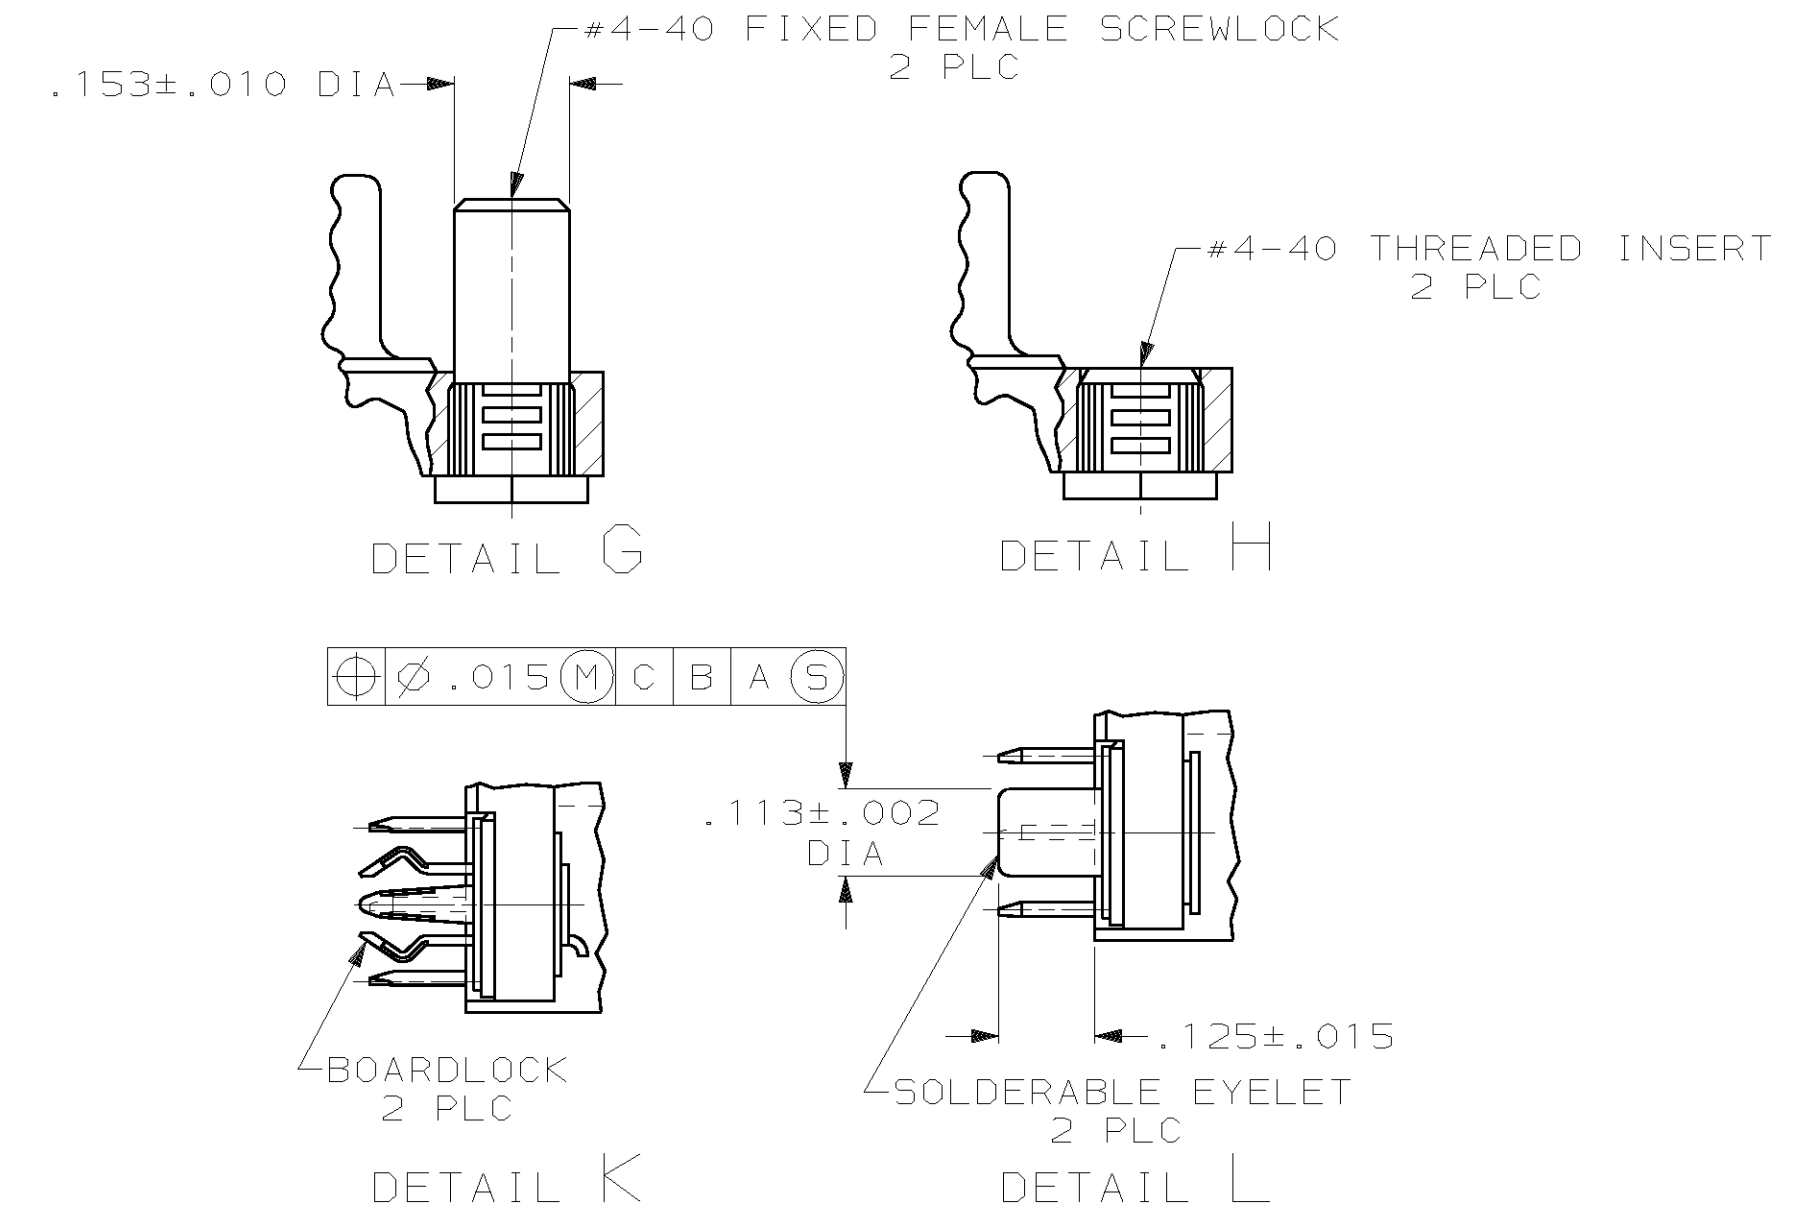

LOC		DIST		REV		REV		REVISIONS	
GP	00	P	F	ZONE	LTR	DESCRIPTION	DATE	APPD	
					AT	REVISED PER EC 0513-0121-03	11DEC03	JG	

- 1. POSITION TOLERANCE APPLIES AT TIP ONLY.
- 2. NYLON, 94 V-0 RATED, BLACK.
- 3. PHOS. BRONZE PER QQ-B-750.
- 4. STEEL PER ASTM A109.
- 5. FLAT EYELETS & SOLDERABLE EYELETS: BRASS; BOARDLOCKS: COPPER ALLOY; INSERTS & SCREWLOCKS: ZINC.
- 6. GOLD PLATING PER MIL-G-45204, NICKEL PLATING PER QQ-N-290, TIN PLATING PER MIL-T-10727.
- 7. BRIGHT TIN PLATED.
- 8. FLAT EYELETS: BRIGHT TIN PLATED; SOLDERABLE EYELETS & BOARDLOCKS: TIN-LEAD PLATED; SCREWLOCKS: CLEAR CHROMATE; INSERTS: CLEAR CHROMATE.
- 9. POSITION TOLERANCE APPLIES TO .125 DIA HOLE OR TO DIAMETER ESTABLISHED BY LEGS OF BOARDLOCK.
- 10. PLATED WITH GOLD (SEE TABLE FOR THICKNESS) ON MATING END, .000120 MIN TIN-LEAD ON SOLDER END, ALL OVER .000050 MIN NICKEL.
- 11. PART NO INCLUDES BULK PACKED SCREWLOCKS.
- 12. POSITION NUMBERS SHOWN FOR REFERENCE ONLY.
- 13. THIS CONNECTOR IS RATED TO A TEMPERATURE OF 220° C MAX AND 90 SECOND MAXIMUM EXPOSURE TIME.