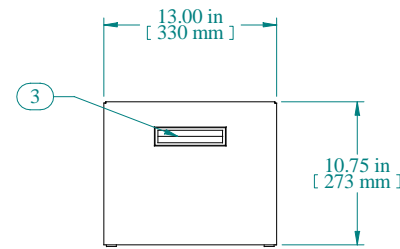

SECTION A-A

TOP VIEW

FRONT VIEW

R.S. VIEW

BOTTOM VIEW

Item Number	Title	Quantity
1	RCBS - BOTTOM	1
2	RCBS - TOP & SIDES	1
3	BLACK PLASTIC HANDLE	2
4	PLUG BUMPER	4

PART NUMBERS

RCBS1900813BK1	PAINTED BLACK TEXTURED
RCBS1900813CG1	PAINTED CONT. GRAY TEXTURED
RCBS1900813LG1	PAINTED RAL7035 TEXTURED

NOTES

Shipped with a starter pack of 10-32 clip nuts & matching quantity of 1421ABK black screws

Data subject to change without notice. Isometric drawing not to scale.

**HAMMOND
MANUFACTURING™**

www.hammondmfg.com