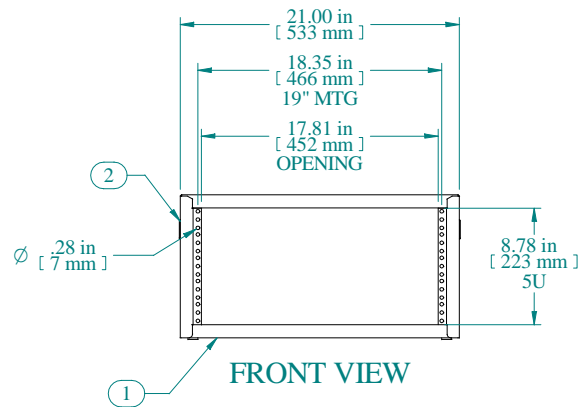

SECTION A-A

TOP VIEW

FRONT VIEW

R.S. VIEW

BOTTOM VIEW

Item Number	Title	Quantity
1	RCBS - BOTTOM	1
2	RCBS - TOP & SIDES	1
3	BLACK PLASTIC HANDLE	2
4	PLUG BUMPER	4

PART NUMBERS

RCBS1900813BK1	PAINTED BLACK TEXTURED
RCBS1900813CG1	PAINTED CONT. GRAY TEXTURED
RCBS1900813LG1	PAINTED RAL7035 TEXTURED

NOTES

Shipped with a starter pack of 10-32 clip nuts & matching quantity of 1421ABK black screws

Data subject to change without notice. Isometric drawing not to scale.

**HAMMOND
MANUFACTURING™**

www.hammondmfg.com