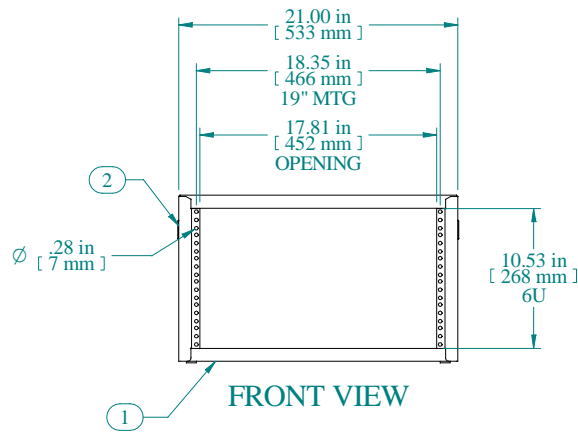

SECTION A-A

TOP VIEW

FRONT VIEW

R.S. VIEW

L.S. VIEW

BOTTOM VIEW

Item Number	Title	Quantity
1	RCBS - BOTTOM	1
2	RCBS - TOP & SIDES	1
3	BLACK PLASTIC HANDLE	2
4	PLUG BUMPER	4

PART NUMBERS

Data subject to change without notice. Isometric drawing not to scale.

**HAMMOND
MANUFACTURING™**

www.hammondmfg.com

PART NO. RCBS1901017