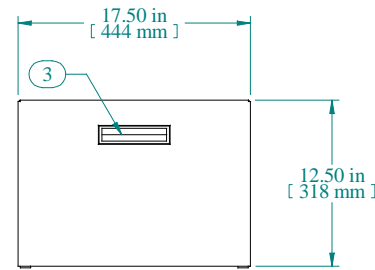

SECTION A-A

TOP VIEW

FRONT VIEW

R.S. VIEW

L.S. VIEW

BOTTOM VIEW

Item Number	Title	Quantity
1	RCBS - BOTTOM	1
2	RCBS - TOP & SIDES	1
3	BLACK PLASTIC HANDLE	2
4	PLUG BUMPER	4

PART NUMBERS

Data subject to change without notice. Isometric drawing not to scale.

**HAMMOND
MANUFACTURING™**

www.hammondmfg.com

PART NO. RCBS1901017