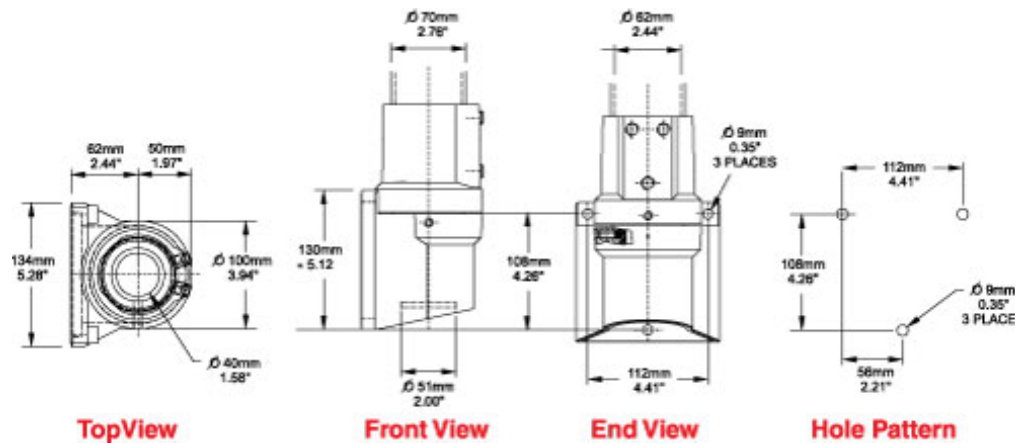

## Tara Plus Vertical Wall Joint *TPSSVWJ Series*

- Accepts 70mm tube parallel to its mounting surface.
- Die-cast Aluminum G Al Si 12.
- Rotates 316°.

Part No. **R149-010-001**

*Data subject to change without notice*