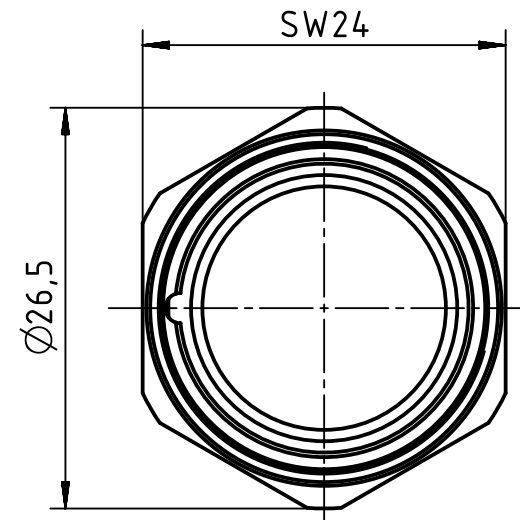

panel cut out

Plastic snap ring - Male

	All rights reserved Department EL PD - DE		Title Han M23 HBM front male Pg13,5		Doc-Key / ECM-Nr. 100708196/UGD/000/B 500000115544	
	HARTING Electric GmbH & Co. KG D-32339 Espelkamp		Type TB		Number 09 15 100 0364	
All Dimensions in mm Original Size DIN A4			Scale 2:1		Free size tol.	
					Ref. Sub.	
			Created by KLASSEN P		Inspected by RIEPE	
			Standardisation TIEMANNA		Date 2017-02-15	
					State Final Release	
					Rev. B	
					Page 1/1	