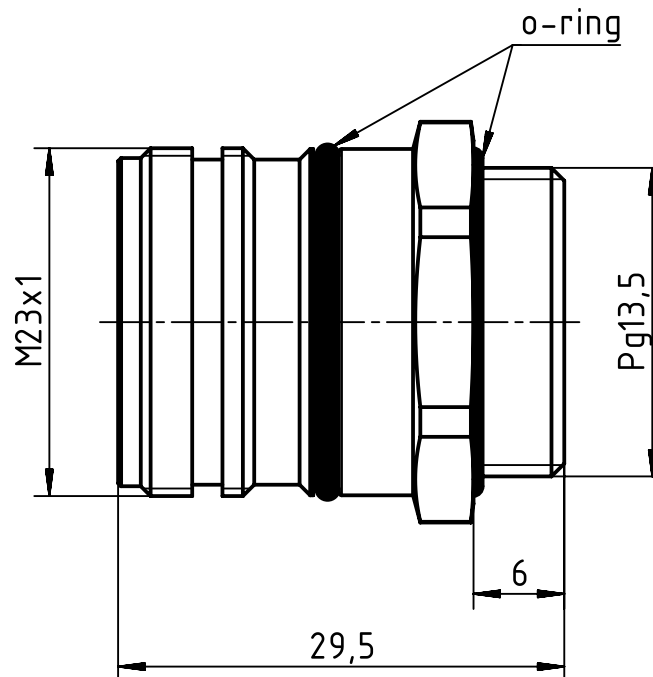

panel cut out

Plastic snap ring - Male

	All rights reserved Department EL PD - DE		Title Han M23 HBM front male Pg13,5		Doc-Key / ECM-Nr. 100708196/UGD/000/B 500000115544	
	HARTING Electric GmbH & Co. KG D-32339 Espelkamp		Type TB		Number 09 15 100 0364	
All Dimensions in mm Original Size DIN A4			Scale 2:1		Free size tol.	
					Ref. Sub.	
			Created by KLASSEN P		Inspected by RIEPE	
			Standardisation TIEMANNA		Date 2017-02-15	
					State Final Release	
					Rev. B	
					Page 1/1	