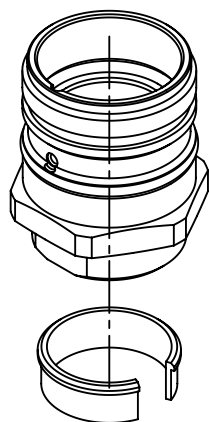

panel cut out

Plastic snap ring - Male

	All rights reserved Department EL PD - DE		Title Han M23 HBM front male Pg13,5		Doc-Key / ECM-Nr. 100708196/UGD/000/B 500000115544	
	HARTING Electric GmbH & Co. KG D-32339 Espelkamp		Type TB		Number 09 15 100 0364	
All Dimensions in mm Original Size DIN A4			Scale 2:1		Free size tol.	
					Ref. Sub.	
			Created by KLASSEN P		Inspected by RIEPE	
			Standardisation TIEMANNA		Date 2017-02-15	
					State Final Release	
					Rev. B	
					Page 1/1	