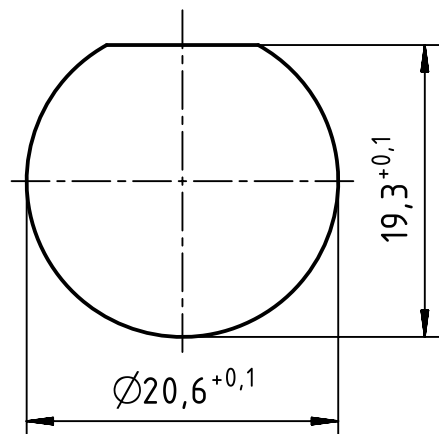

panel cut out

Plastic snap ring - Male

	All rights reserved Department EL PD - DE		Title Han M23 HBM front male Pg13,5		Doc-Key / ECM-Nr. 100708196/UGD/000/B 500000115544	
	HARTING Electric GmbH & Co. KG D-32339 Espelkamp		Type TB		Number 09 15 100 0364	
All Dimensions in mm Original Size DIN A4			Scale 2:1		Free size tol.	
					Ref. Sub.	
			Created by KLASSEN P		Inspected by RIEPE	
			Standardisation TIEMANNA		Date 2017-02-15	
					State Final Release	
					Rev. B	
					Page 1/1	