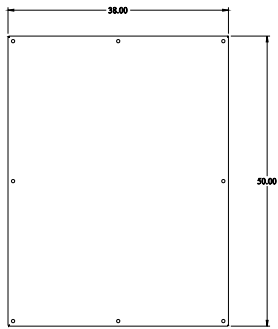

PART No. 1422A8

for more information visit
www.hammfg.com

Data subject to change without notice

Isometric drawing Not to Scale

ISOMETRIC VIEW

TOP VIEW

INNER PANEL

BACK SIDE VIEW

LEFT SIDE VIEW

FRONT VIEW

RIGHT SIDE VIEW

BOTTOM VIEW